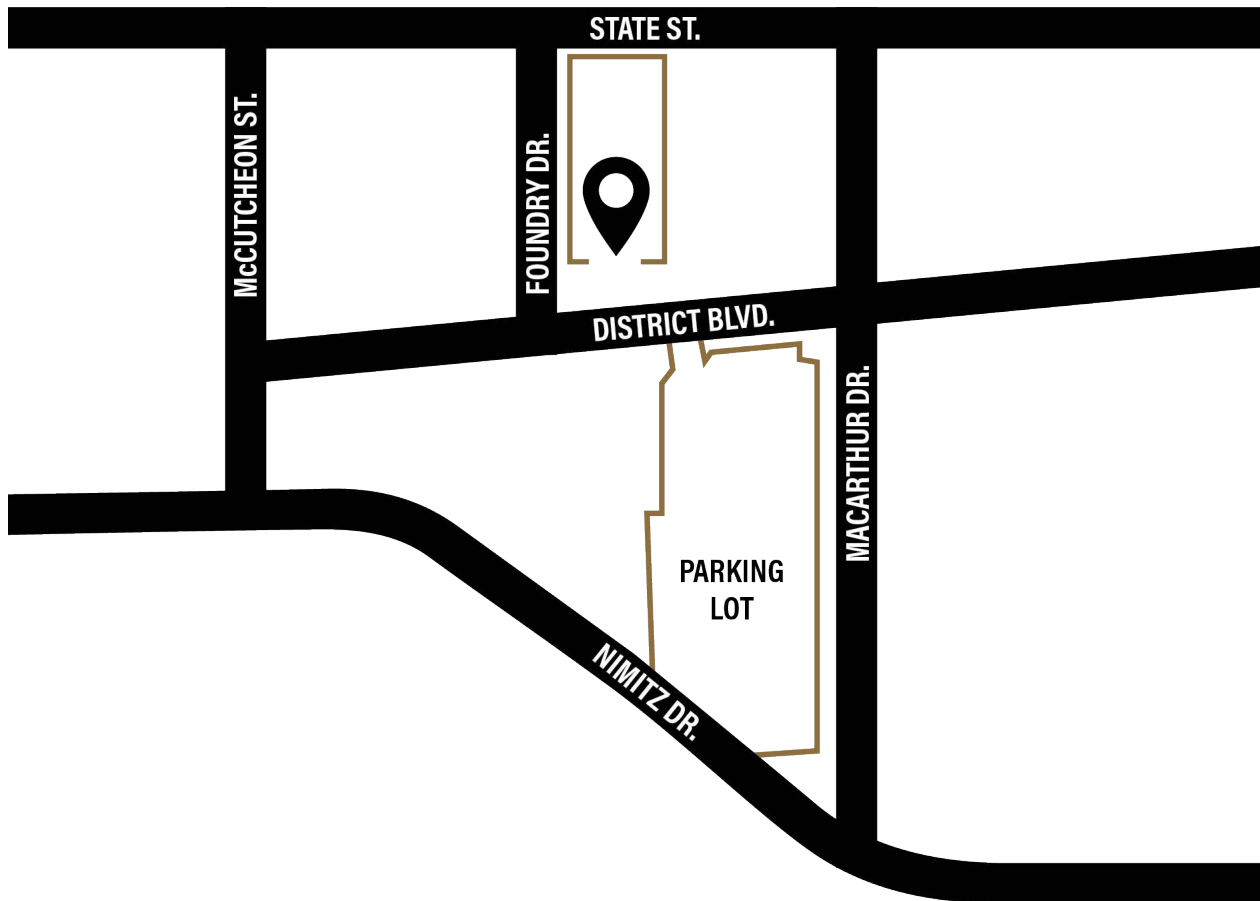

MAY 25, 2022

CELEBRATING

bit.ly/convergence-celebration

DISCOVERY PARK DISTRICT

Convergence Center for Innovation and Collaboration
101 Foundry Dr., West Lafayette, IN

Parking Information

The Convergence Center is located in the heart of the Discovery Park District on the west side of Purdue University. The best option for parking is a surface lot located on District Blvd. From State St., turn south onto Foundry Dr., east onto District Blvd, then south into the parking lot. Due to a road closure during this event, the parking lot will be inaccessible via MacArthur Dr.

For more parking information, visit: <https://www.purdue.edu/parking/>
Event web page: bit.ly/convergence-celebration