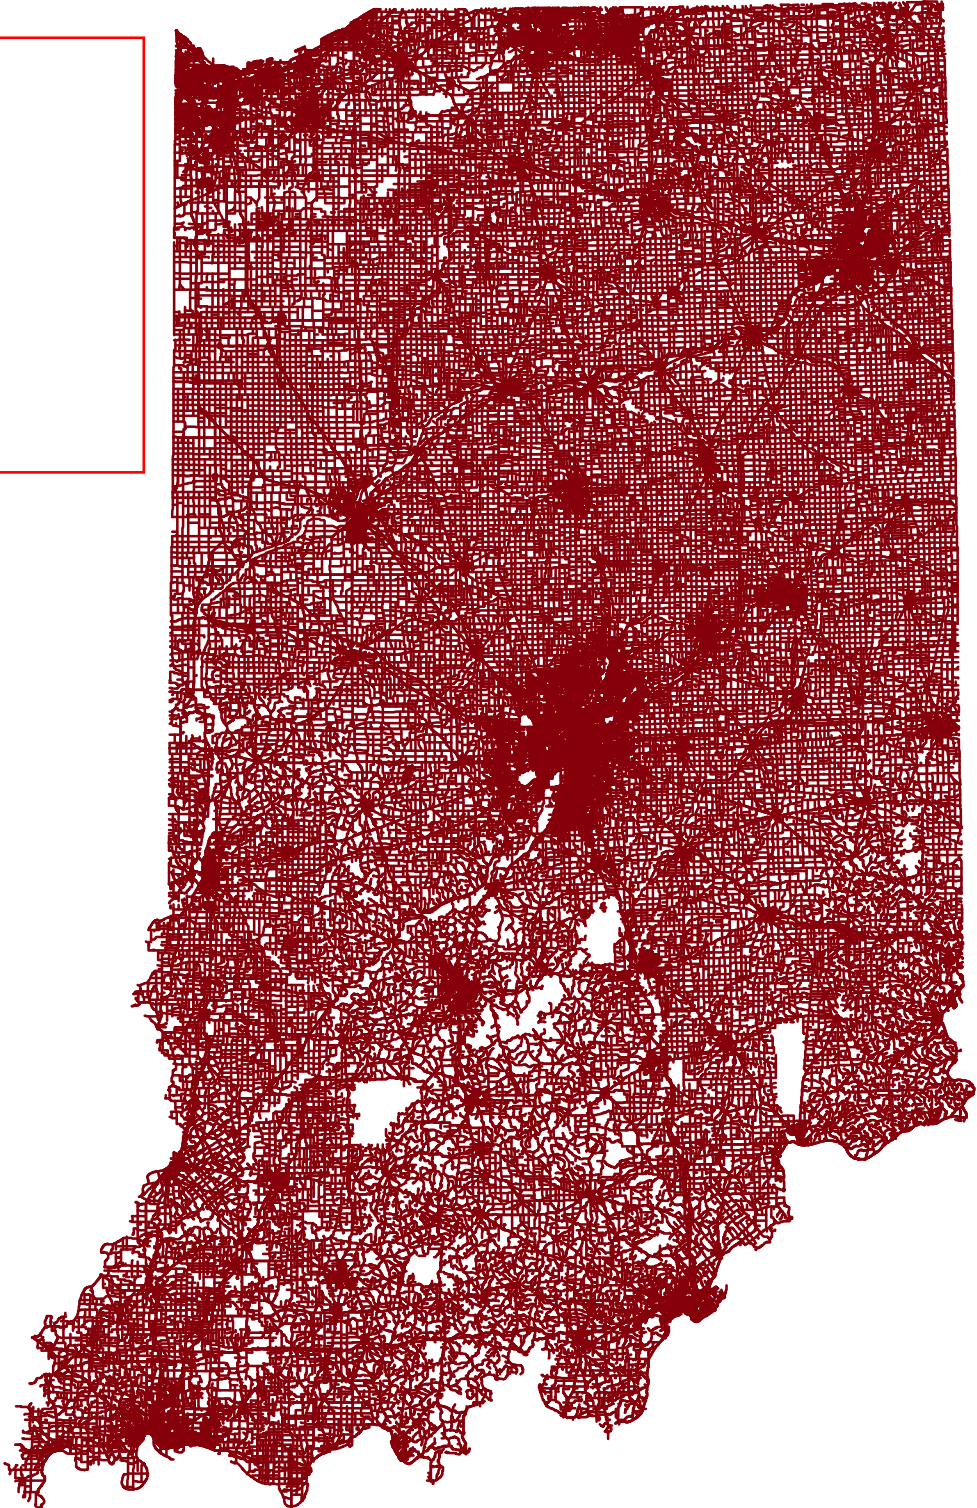

Found new road centerline vectors at Indiana Map, vintage 2015:
<http://maps.indiana.edu/layerGallery.html?category-Streets>
Find the Tippecanoe County vectors at:
ftp://ftp.ecn.purdue.edu/bethel/photo2_17_new_road_data.zip
The accuracy is much improved.

Compare old and new.

Overlay new vectors with the otho image computed with the CORRECT control point heights.