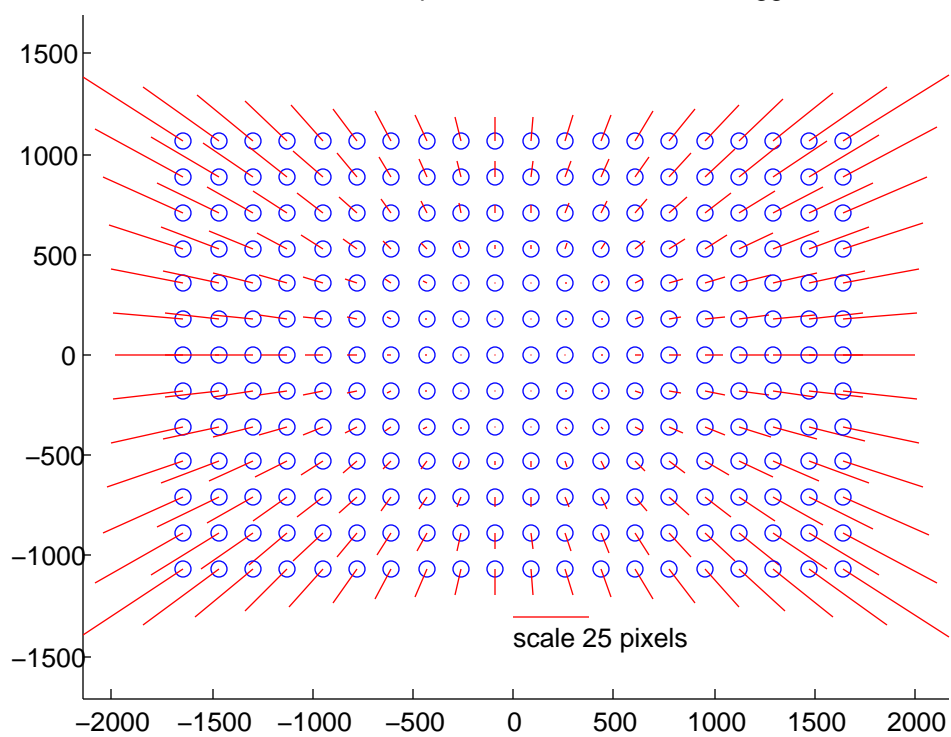

radial distortion correction plot for canon XT 28mm exaggeration=15x

decentering distortion correction plot for canon XT 28mm exaggeration=15x

radial distortion correction plot for canon XT 28mm 1D