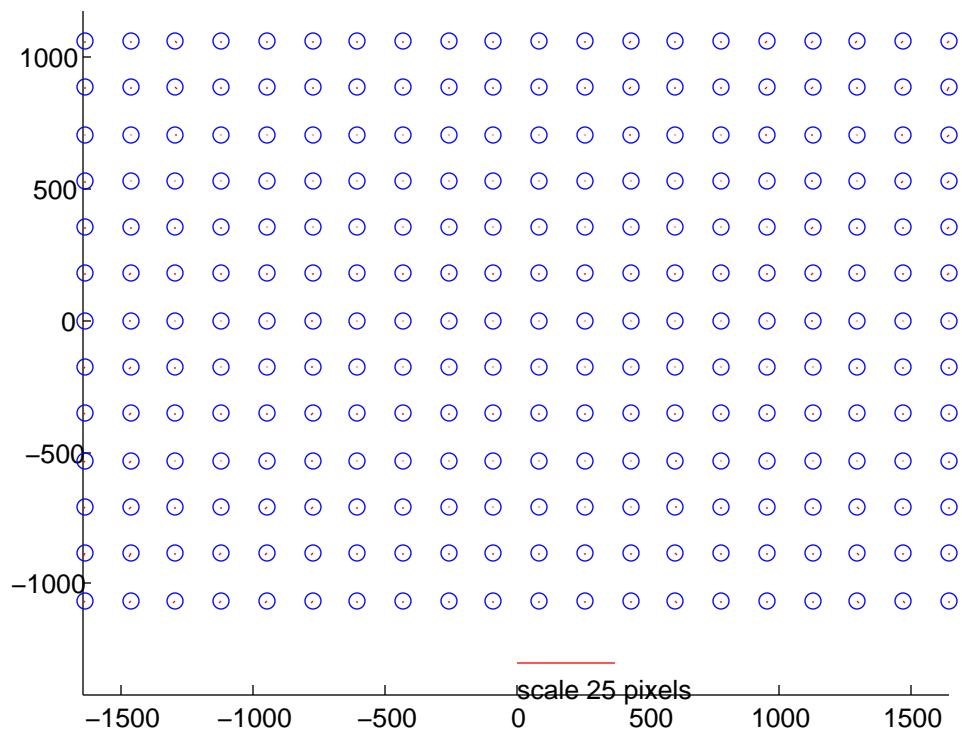

radial distortion correction plot for canon XT 28mm exaggeration=15x

decentering distortion correction plot for canon XT 28mm exaggeration=15x

radial distortion correction plot for canon XT 28mm 1D