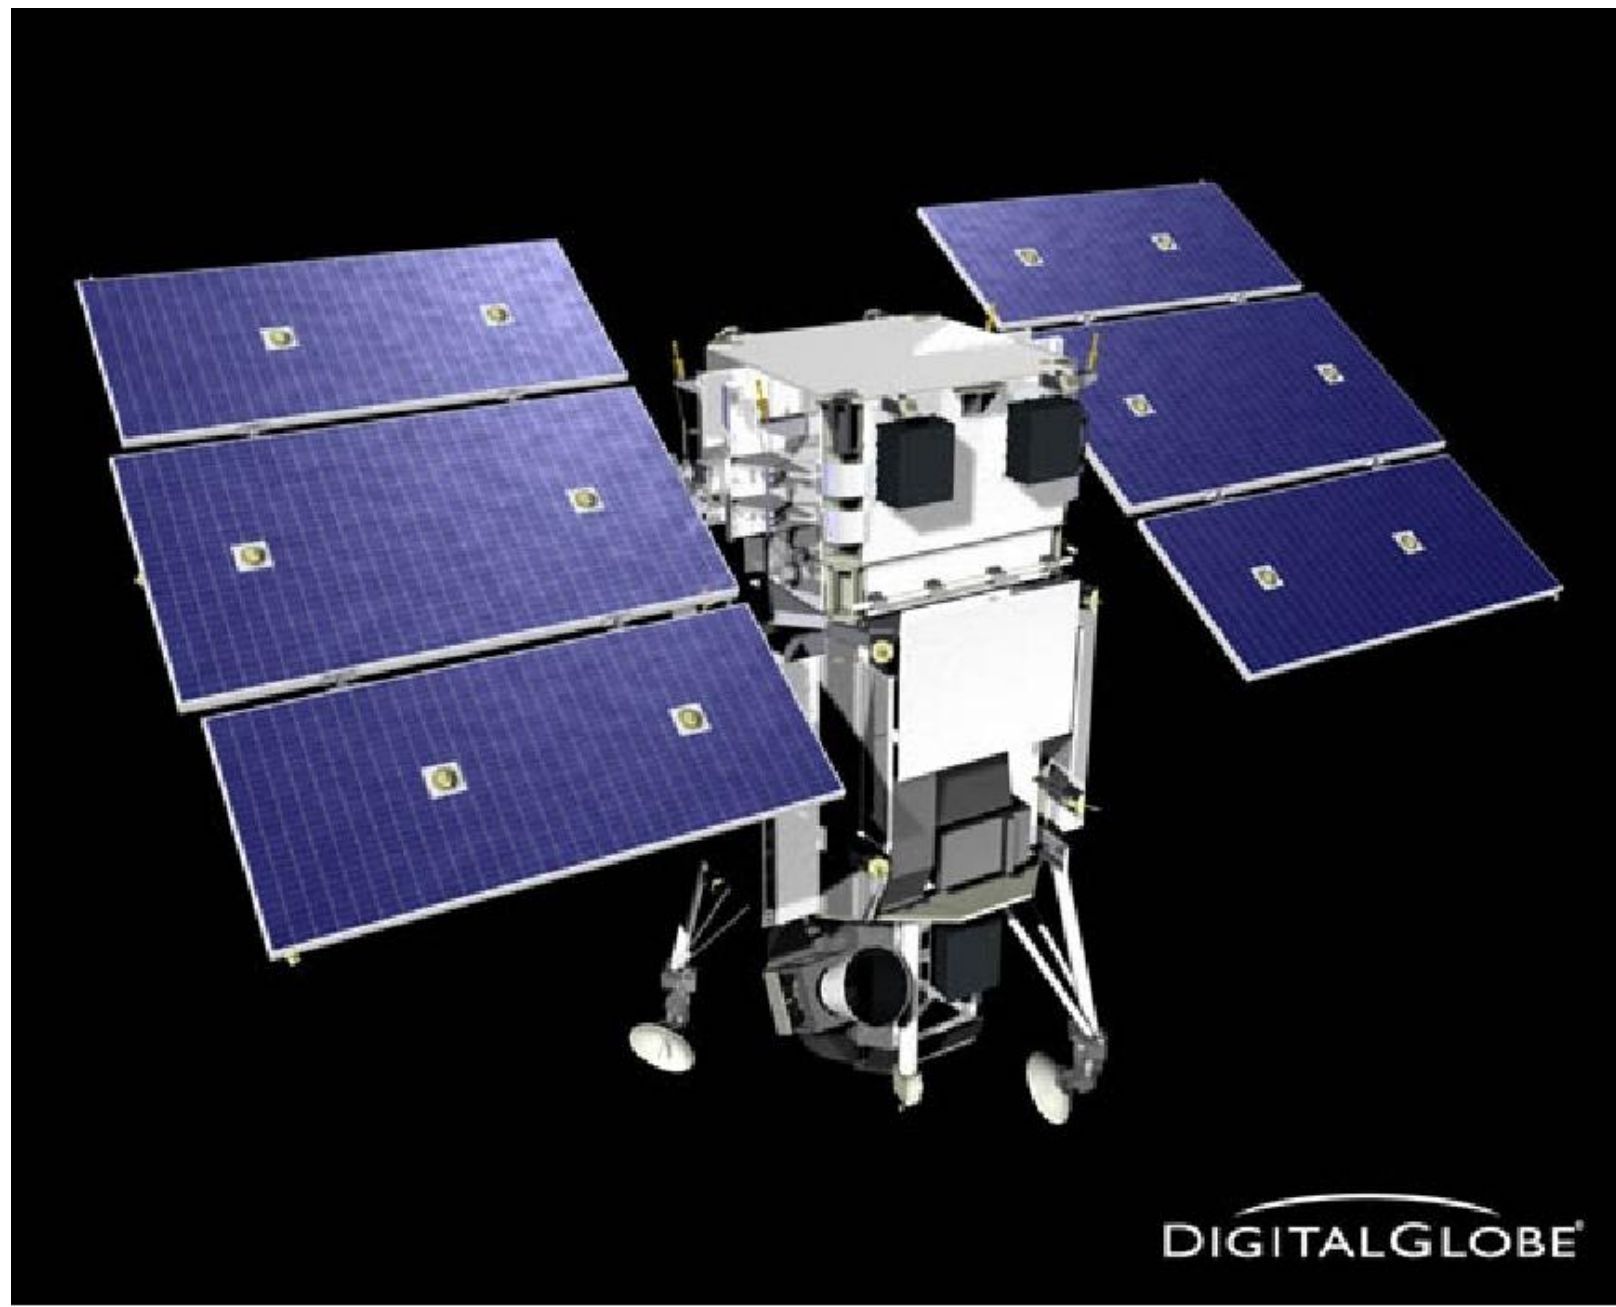

Worldview 1

DIGITALGLOBE®