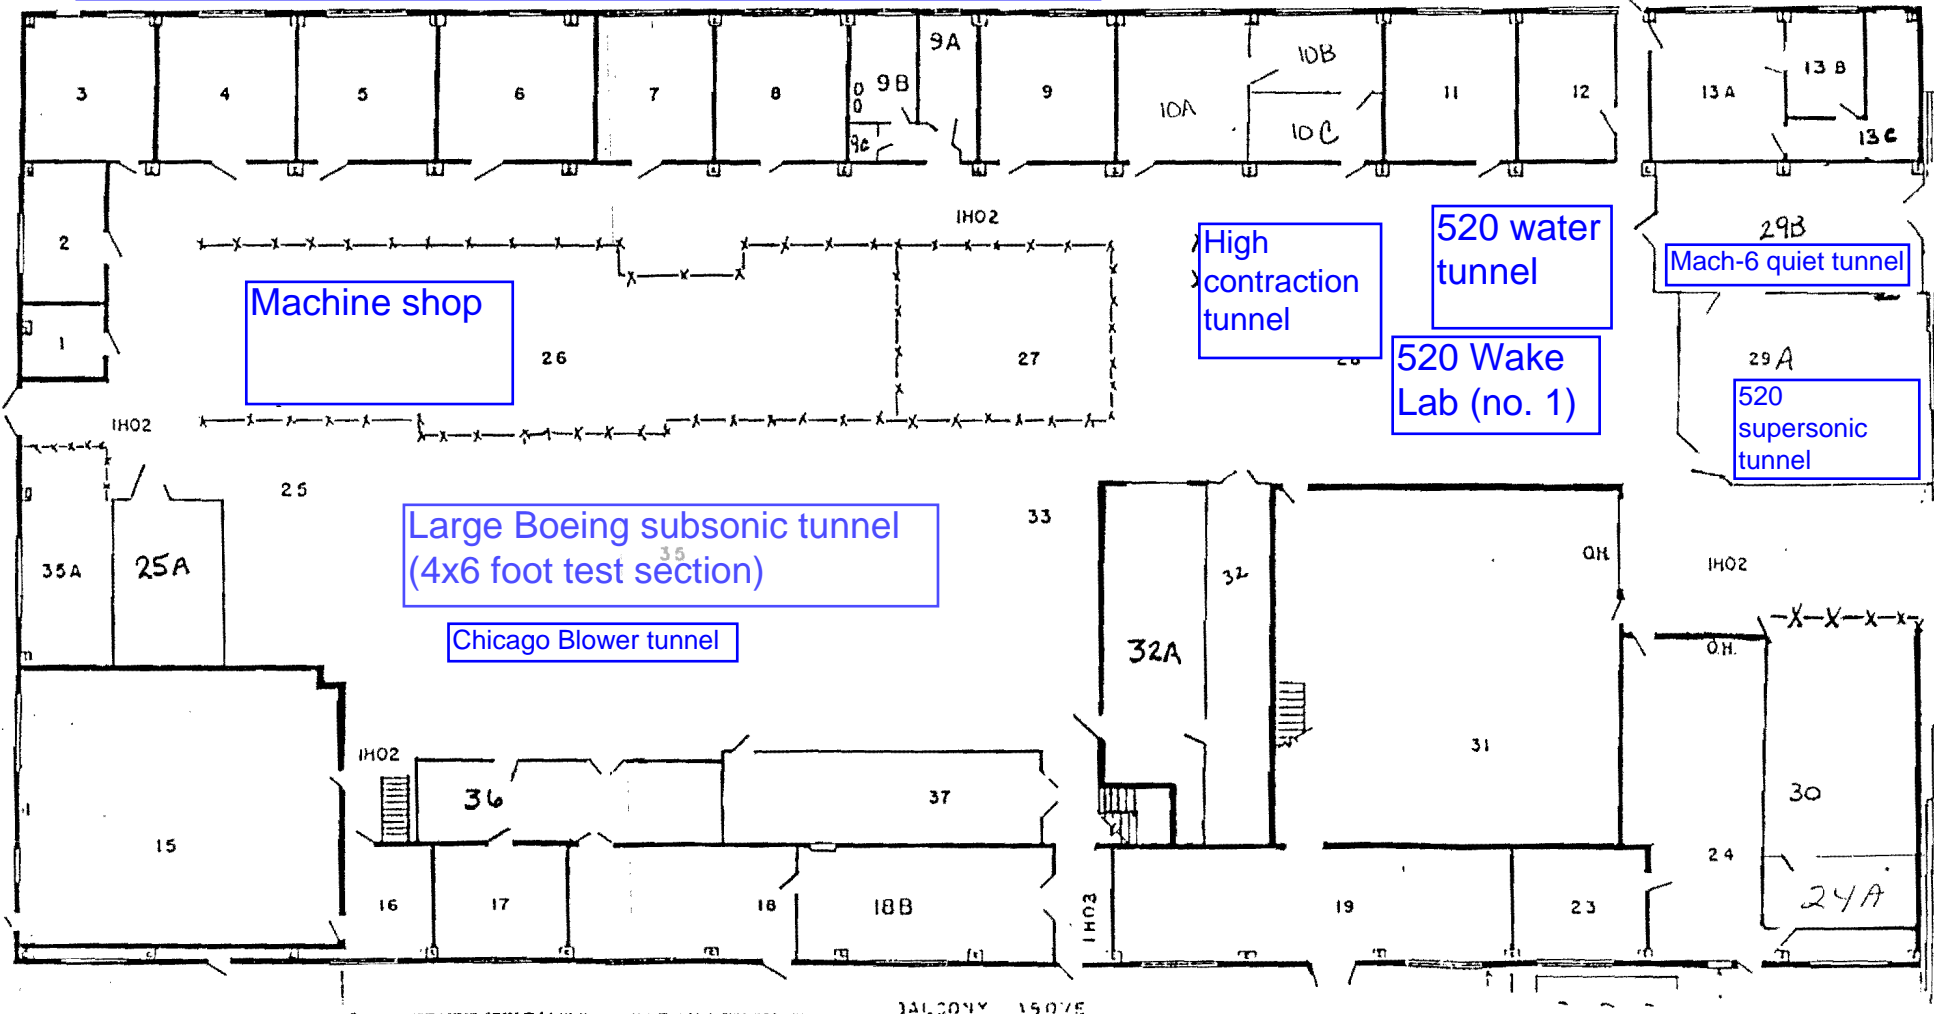

This is an approximate map of the location of aerodynamics facilities and AAE520 labs. The Aerospace Sciences Lab is AERO on campus maps, it's at the east end of the set of buildings at the north side of the Purdue Airport. S.P. Schneider, Purdue AAE, Jan. 2010

AEROSPACE SCIENCE LABORATORY

(HANGAR NO. 3)

SHEET 1 OF 2

CODE 62 - 3

PAGE 55 C

North is at the top of the page. Schneider's office is in room 13C. 520 students will be issued PIN's to access the north door, located between rooms 12 and 13A.

North door

AERO