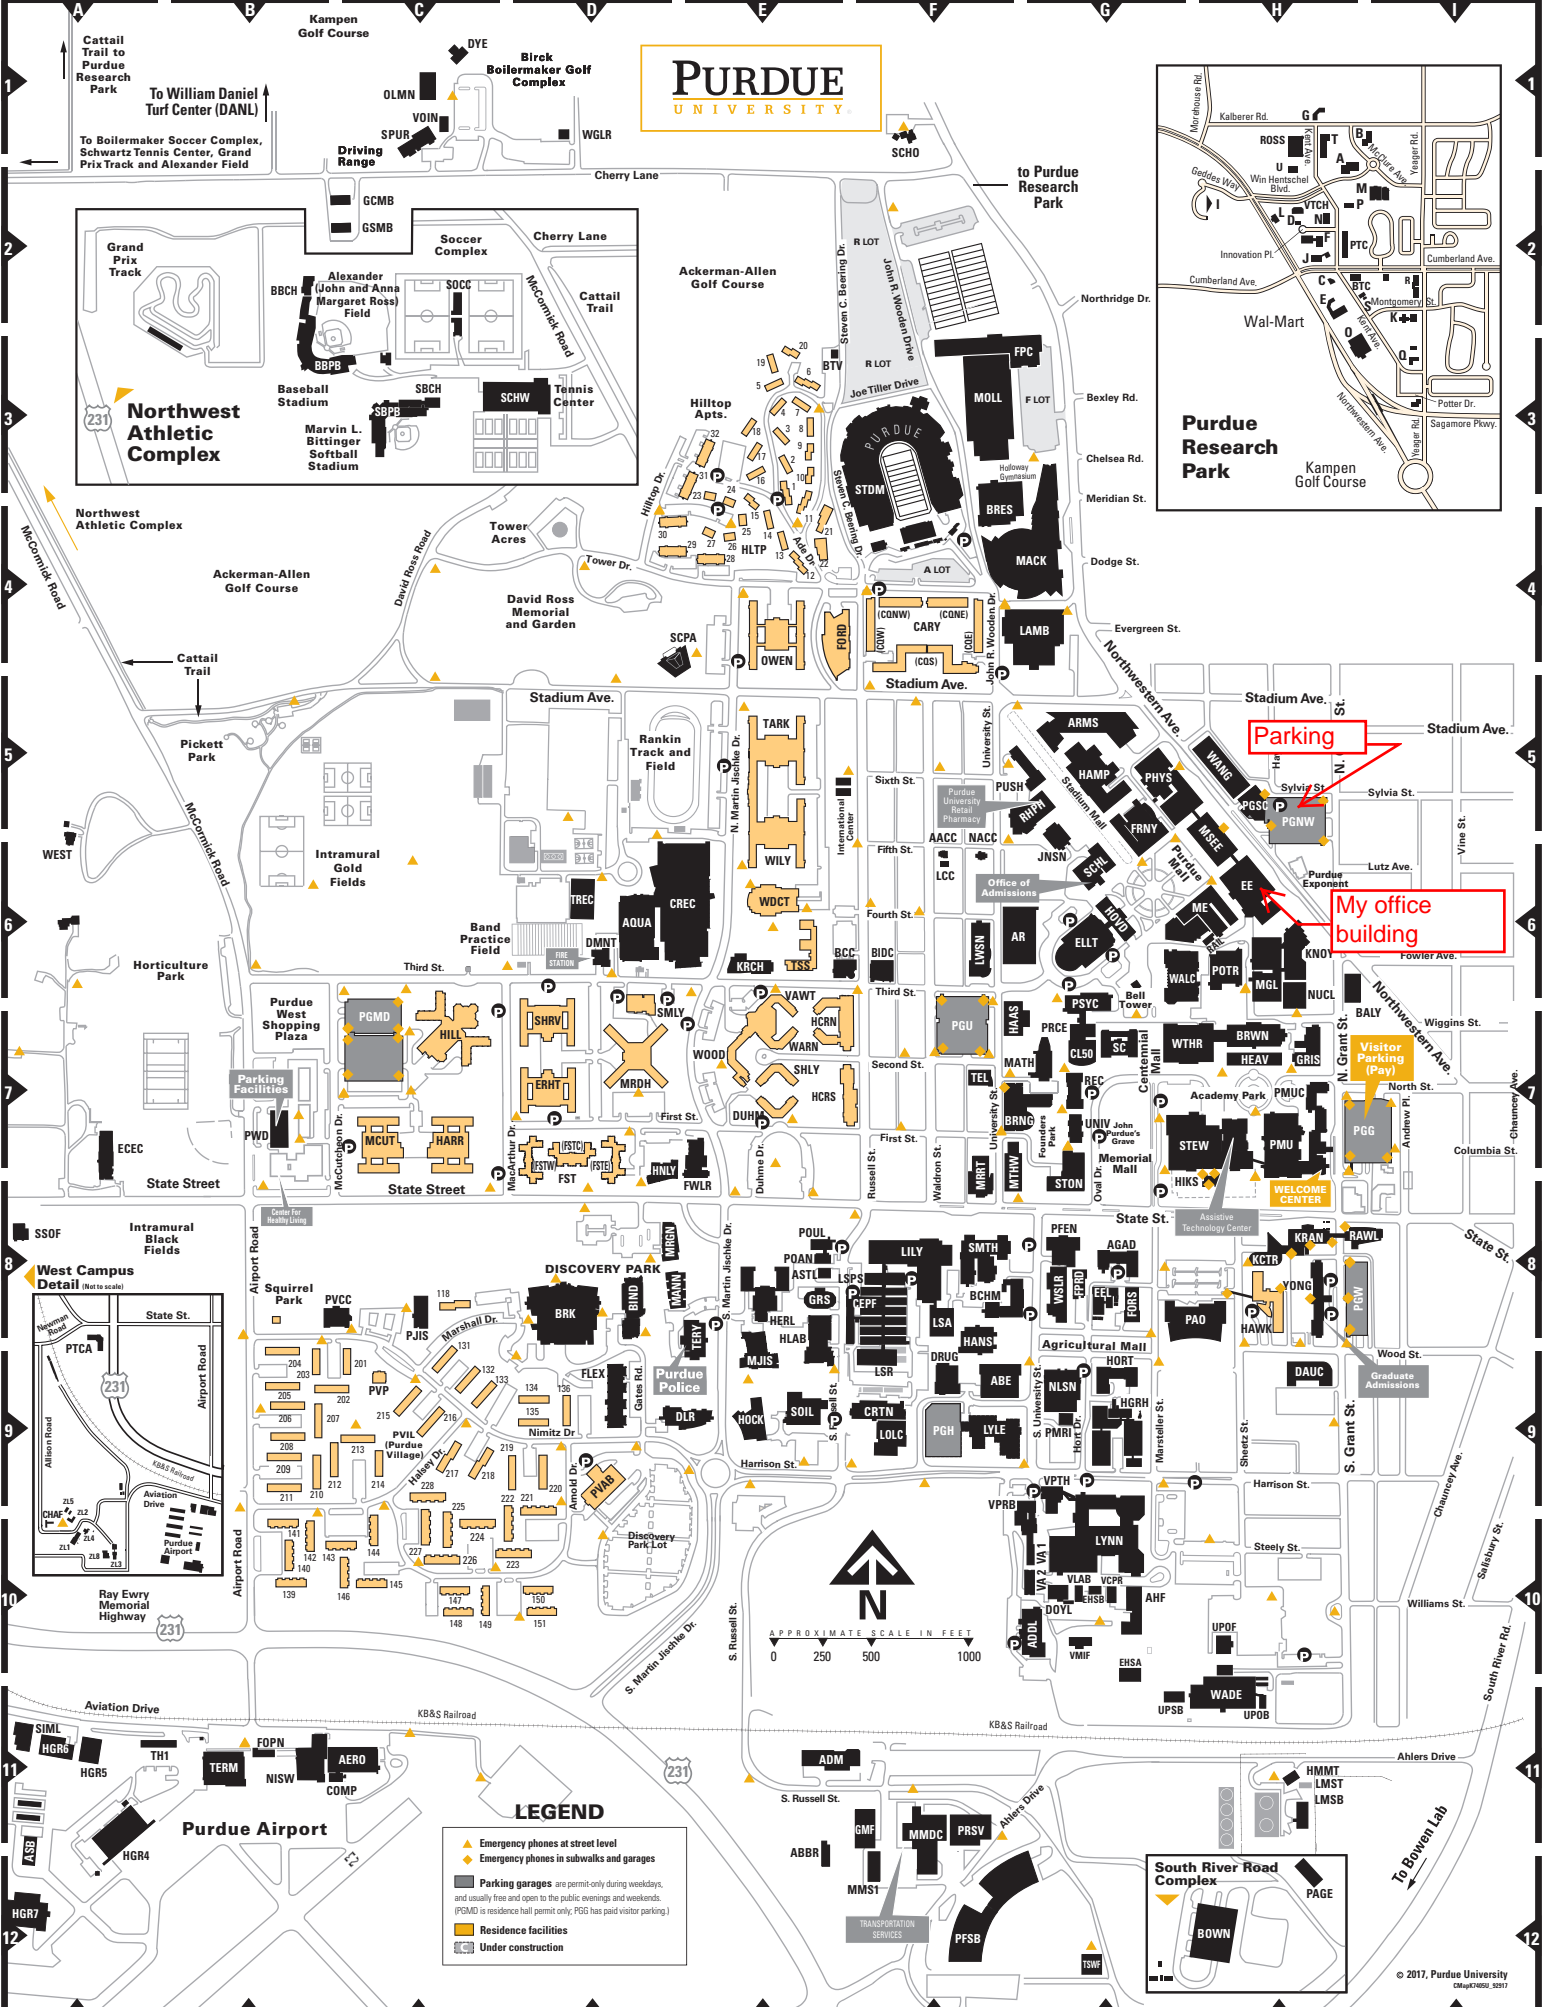

PURDUE UNIVERSITY

Northwest Athletic Complex

Grand Prix Track
Soccer Complex
Alexander (John and Anna Margaret Ross) Field
Baseball Stadium
Marvin L. Bittinger Softball Stadium
Tennis Center

West Campus Detail

SSOF
Intramural Black Fields
PTCA
Ray Evry Memorial Highway
Airport Road
Squirrel Park
PVCC
PVP
PVIL (Purdue Village)
HARRIS

South River Road Complex

BOWN
PAGE