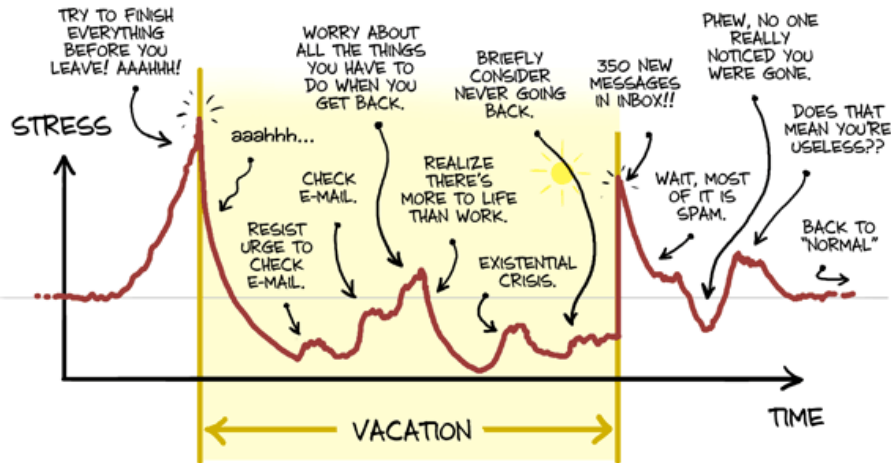

VACATION RELAXATION?

JORGE CHAM © 2009

WWW.PHDCOMICS.COM