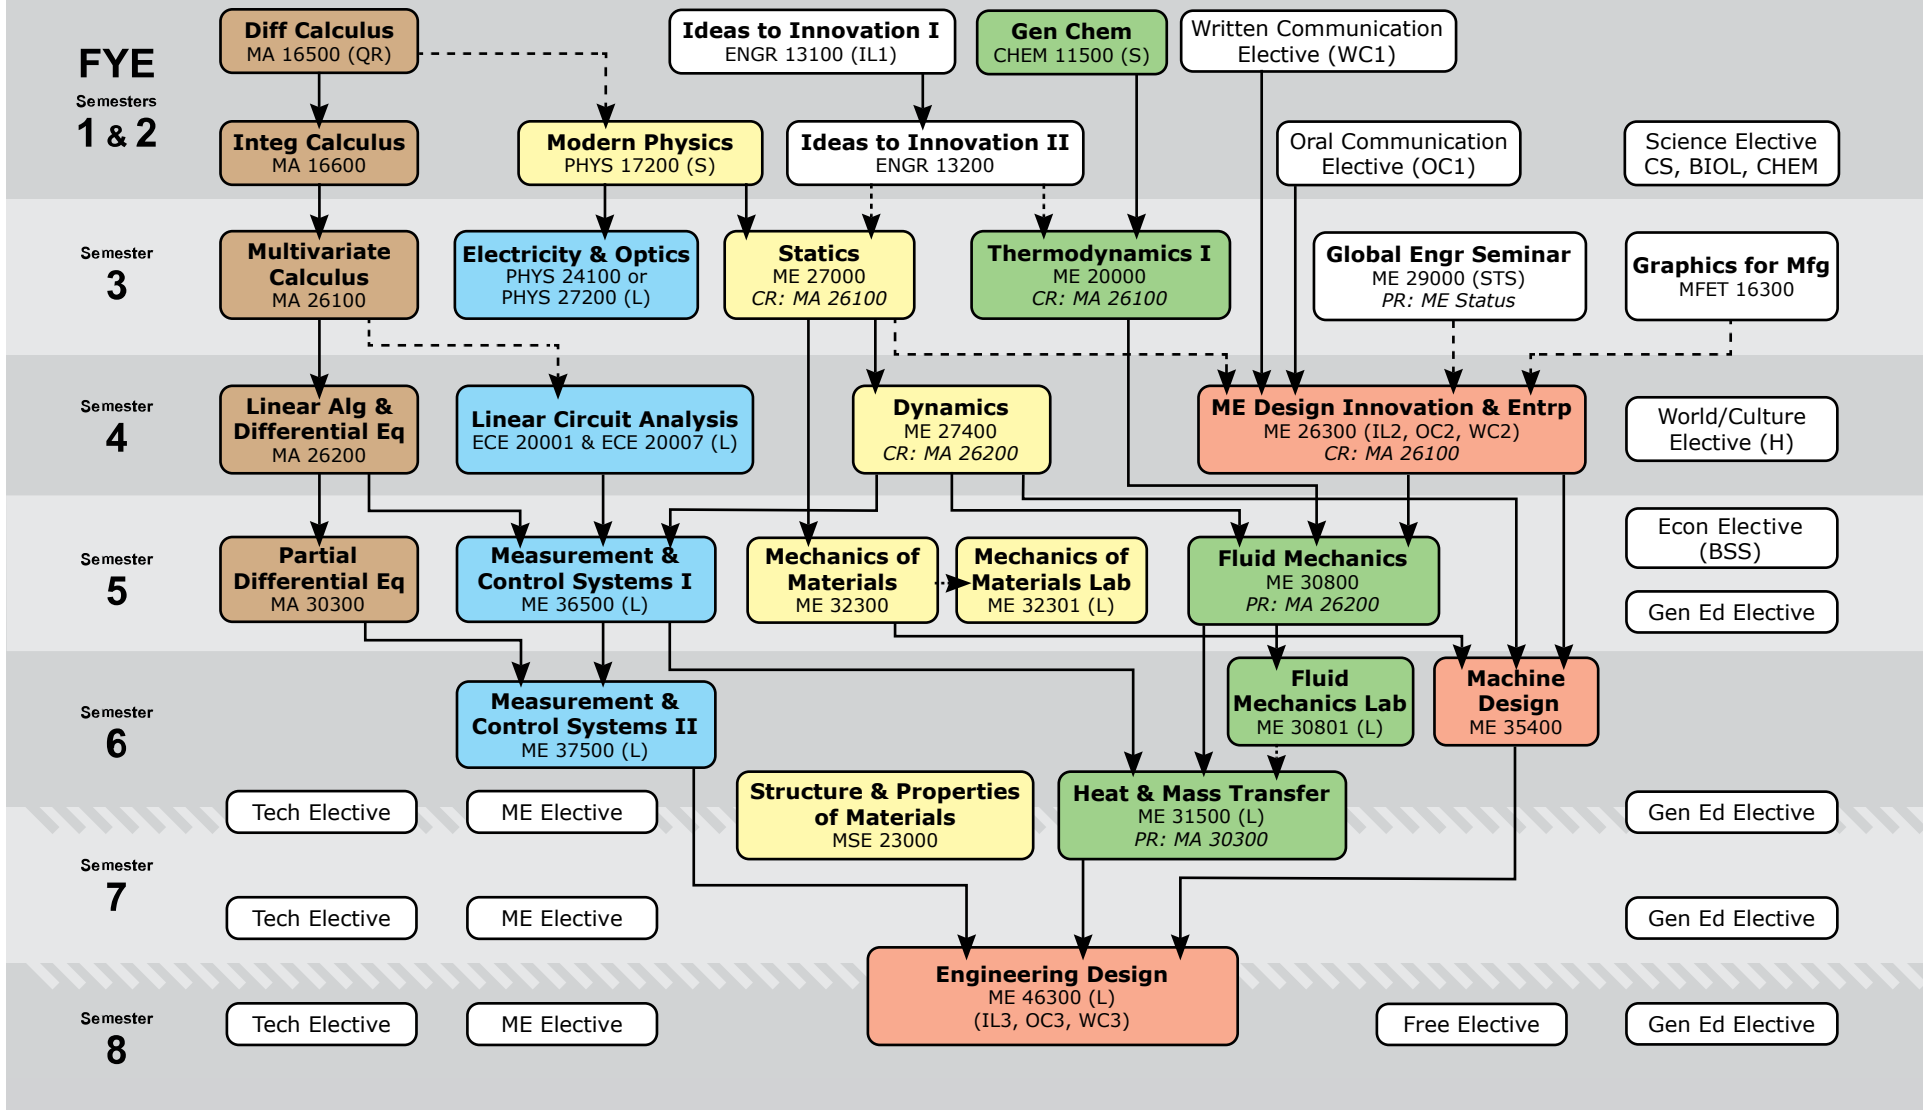

# UNDERGRADUATE PROGRAM MAP

Mechanical Engineering

School of Mechanical Engineering  
 585 Purdue Mall, Room 2170  
 West Lafayette, IN 47907  
 Phone: (765) 494-5689  
 Email: MEundergrad@purdue.edu

[purdue.edu/ME](http://purdue.edu/ME)

Program Map updated Oct 2024