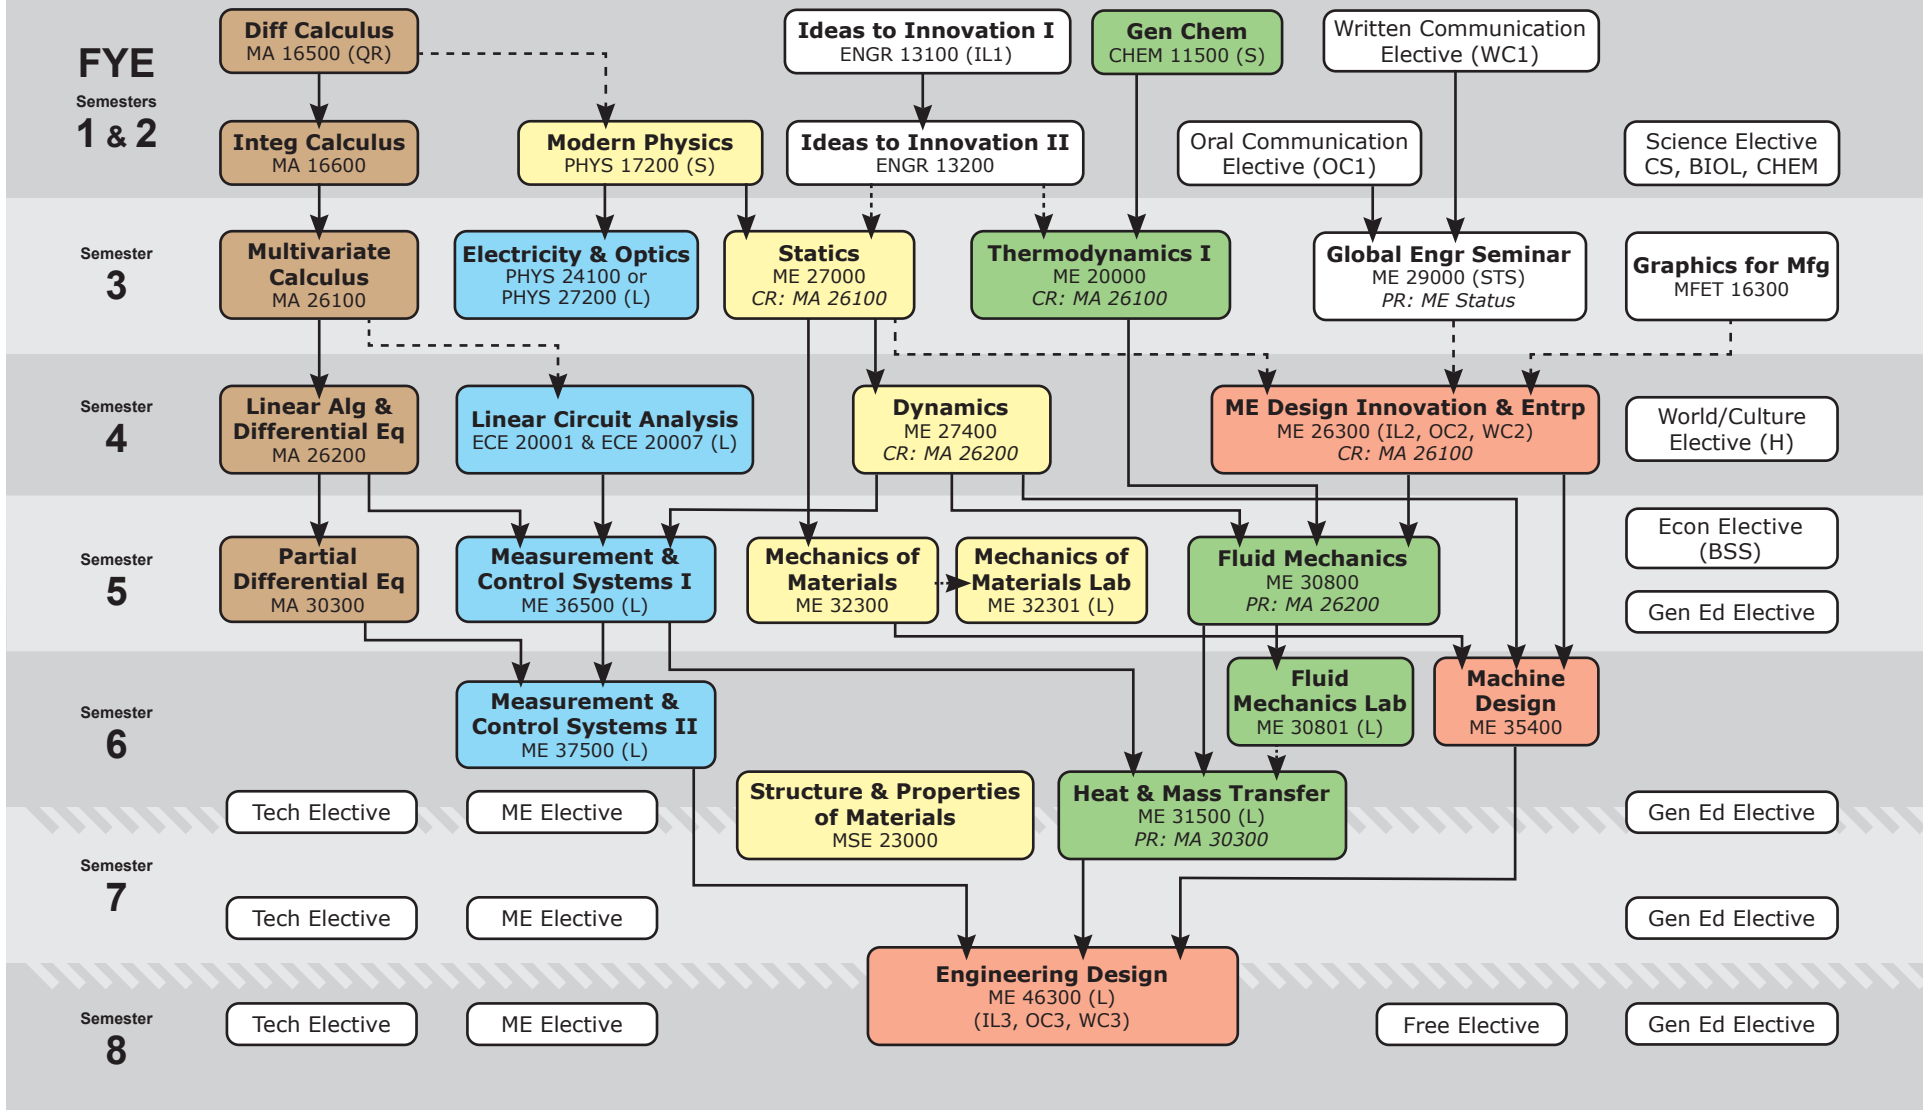

UNDERGRADUATE PROGRAM MAP

Mechanical Engineering

School of Mechanical Engineering
 585 Purdue Mall, Room 2170
 West Lafayette, IN 47907
 Phone: (765) 494-5689
 Email: MEundergrad@purdue.edu

purdue.edu/ME

Program Map updated Aug 2023