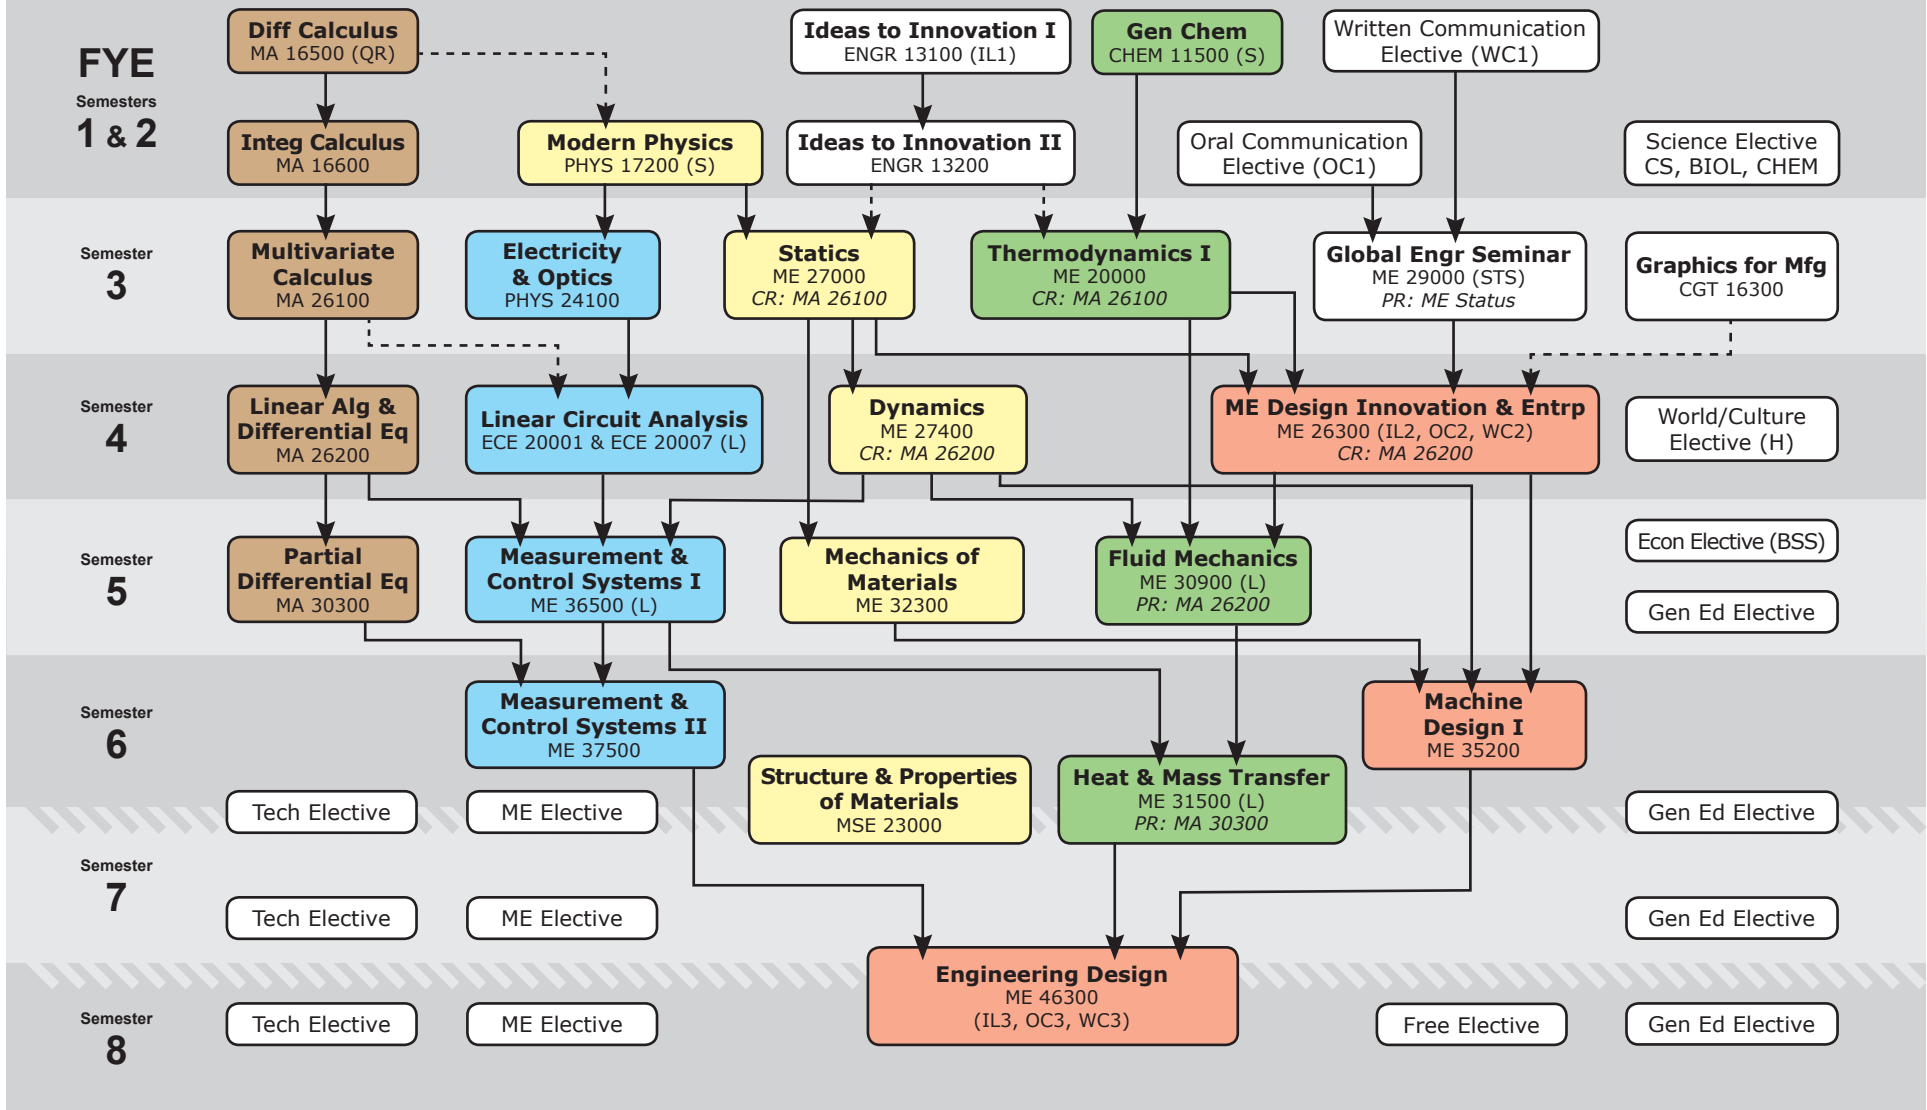

Undergraduate Program Map

School of Mechanical Engineering
585 Purdue Mall, Room 2008
West Lafayette, IN 47907
Phone: (765) 494-5689
Email: MEundergrad@purdue.edu

purdue.edu/ME

Program Map updated Feb 2019