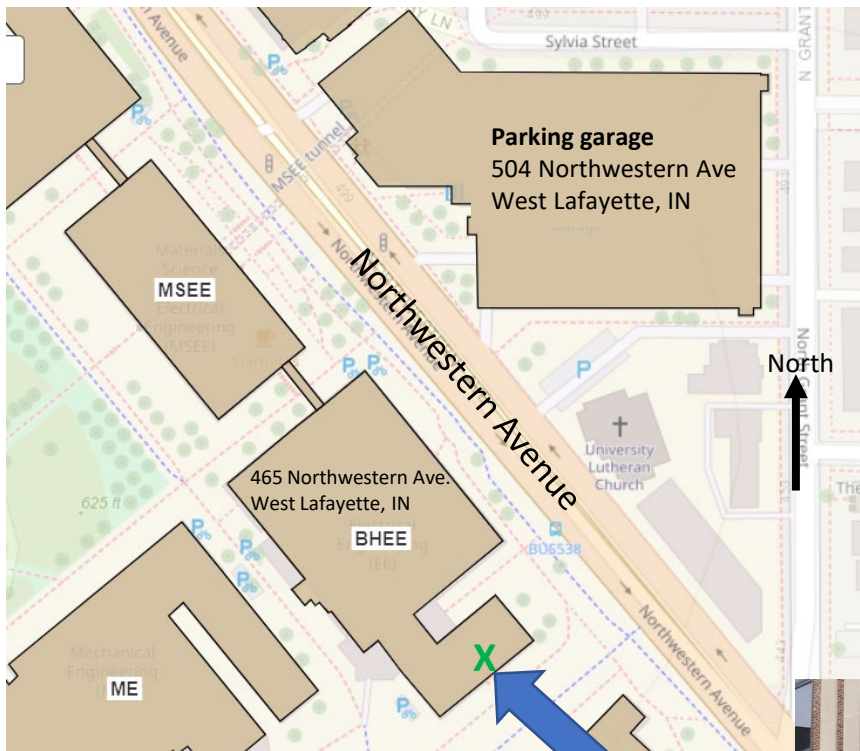

Monday ECE Grad Student Orientation Sessions – Directions to BHEE 170

Enter BHEE here

1. Enter BHEE on the south side of the building through the door shown in the picture below.
2. Once in BHEE, turn right and go up the stairs to the first door.
3. Once through the door, turn left, and BHEE 170 will be down the hall in front of you.