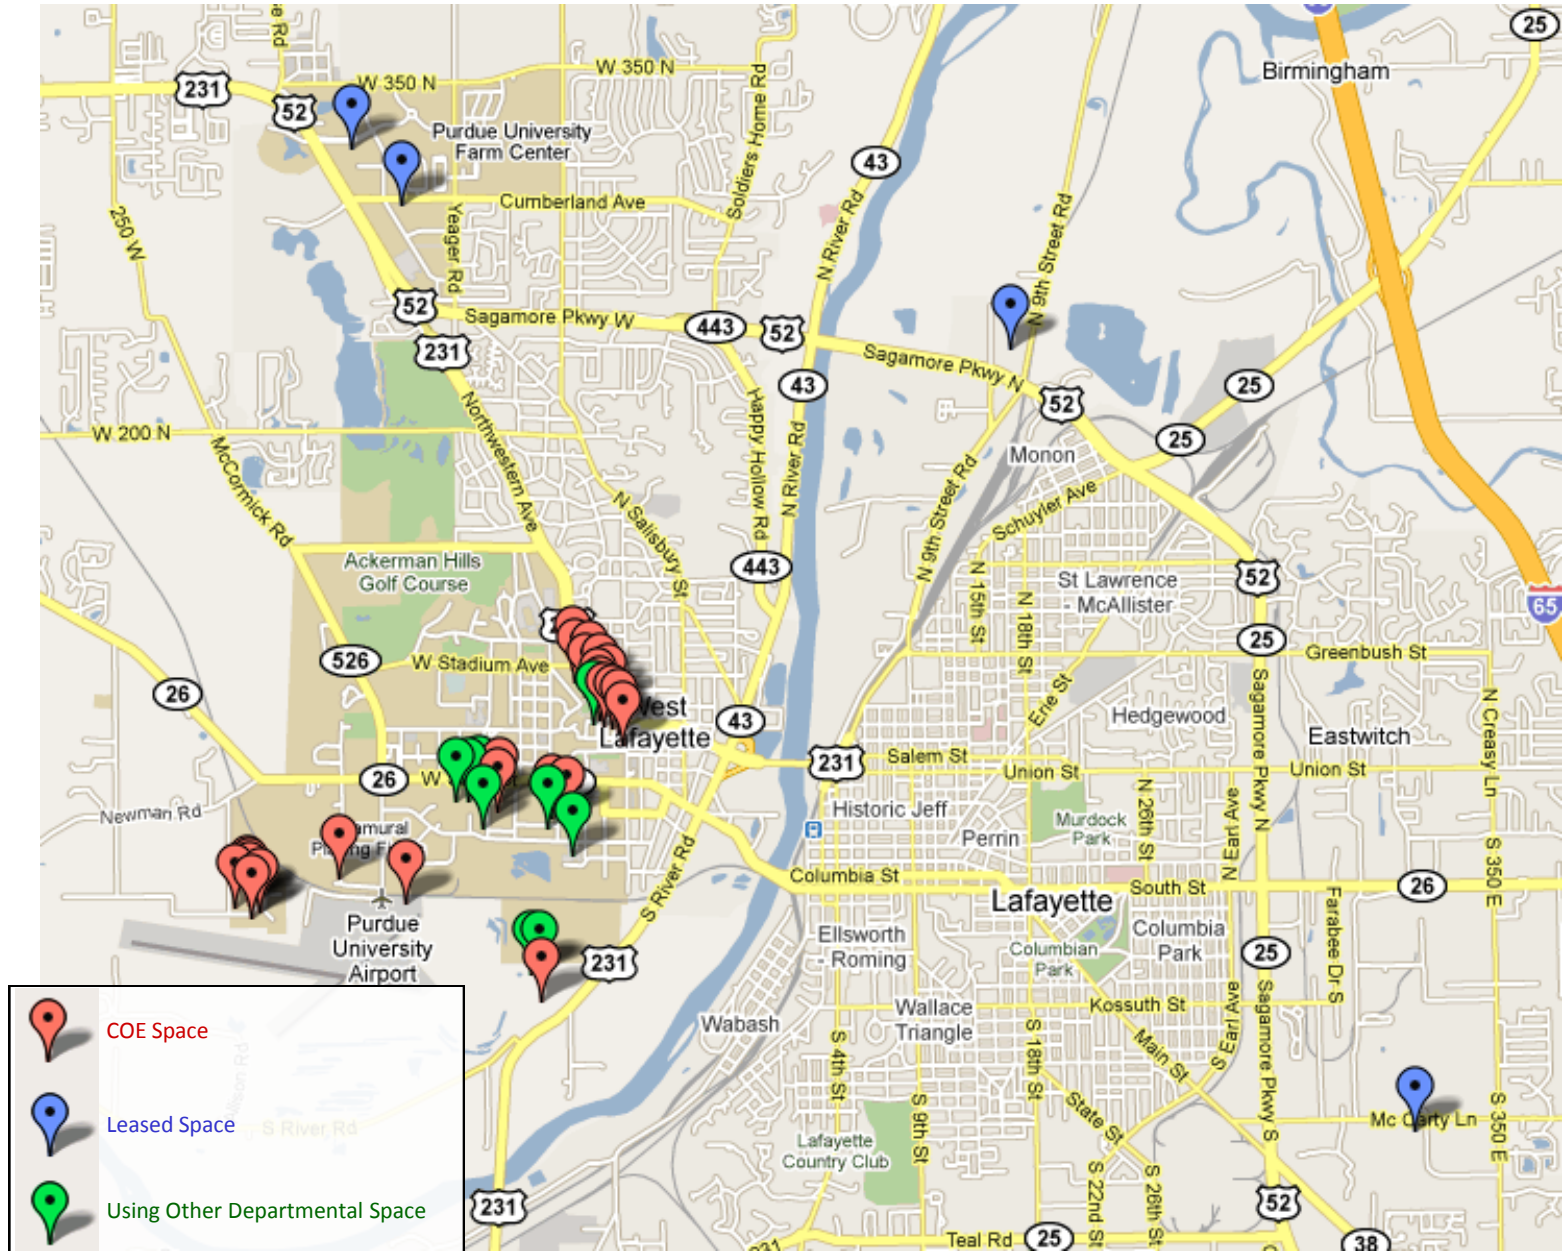

College of Engineering Space Overview

North/Main Campus

South Campus

 COE Space

 Leased Space

 Using Other Departmental Space

Off Campus Spaces

Leased Spaces

	COE Space
	Leased Space
	Using Other Departmental Space