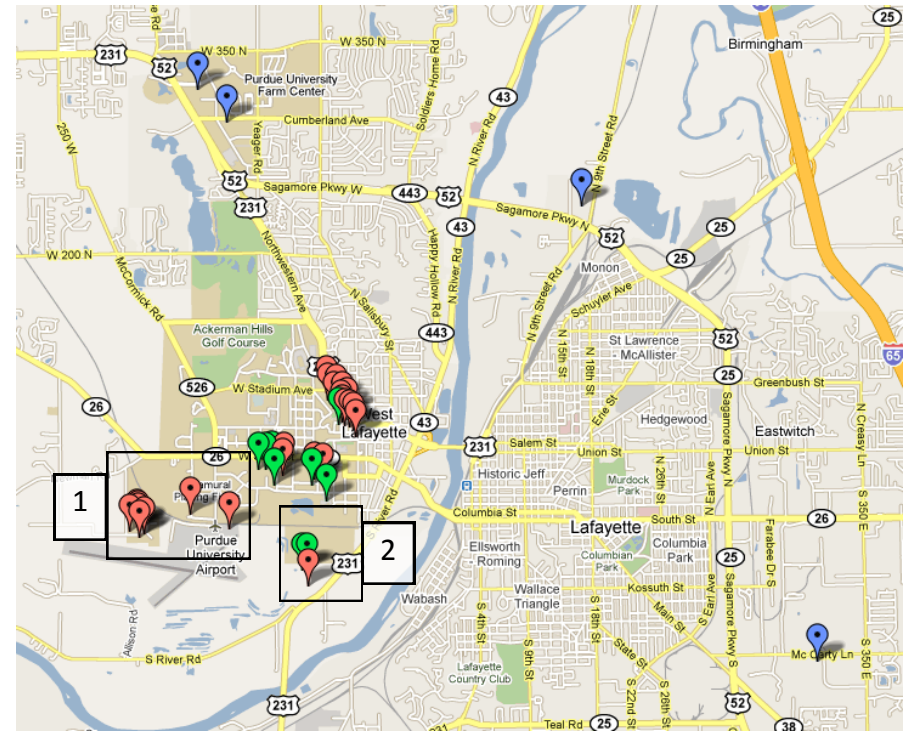

College of Engineering Space Overview

North/Main Campus

South Campus

 COE Space

 Leased Space

 Using Other Departmental Space

Off Campus Spaces

Leased Spaces

	COE Space
	Leased Space
	Using Other Departmental Space