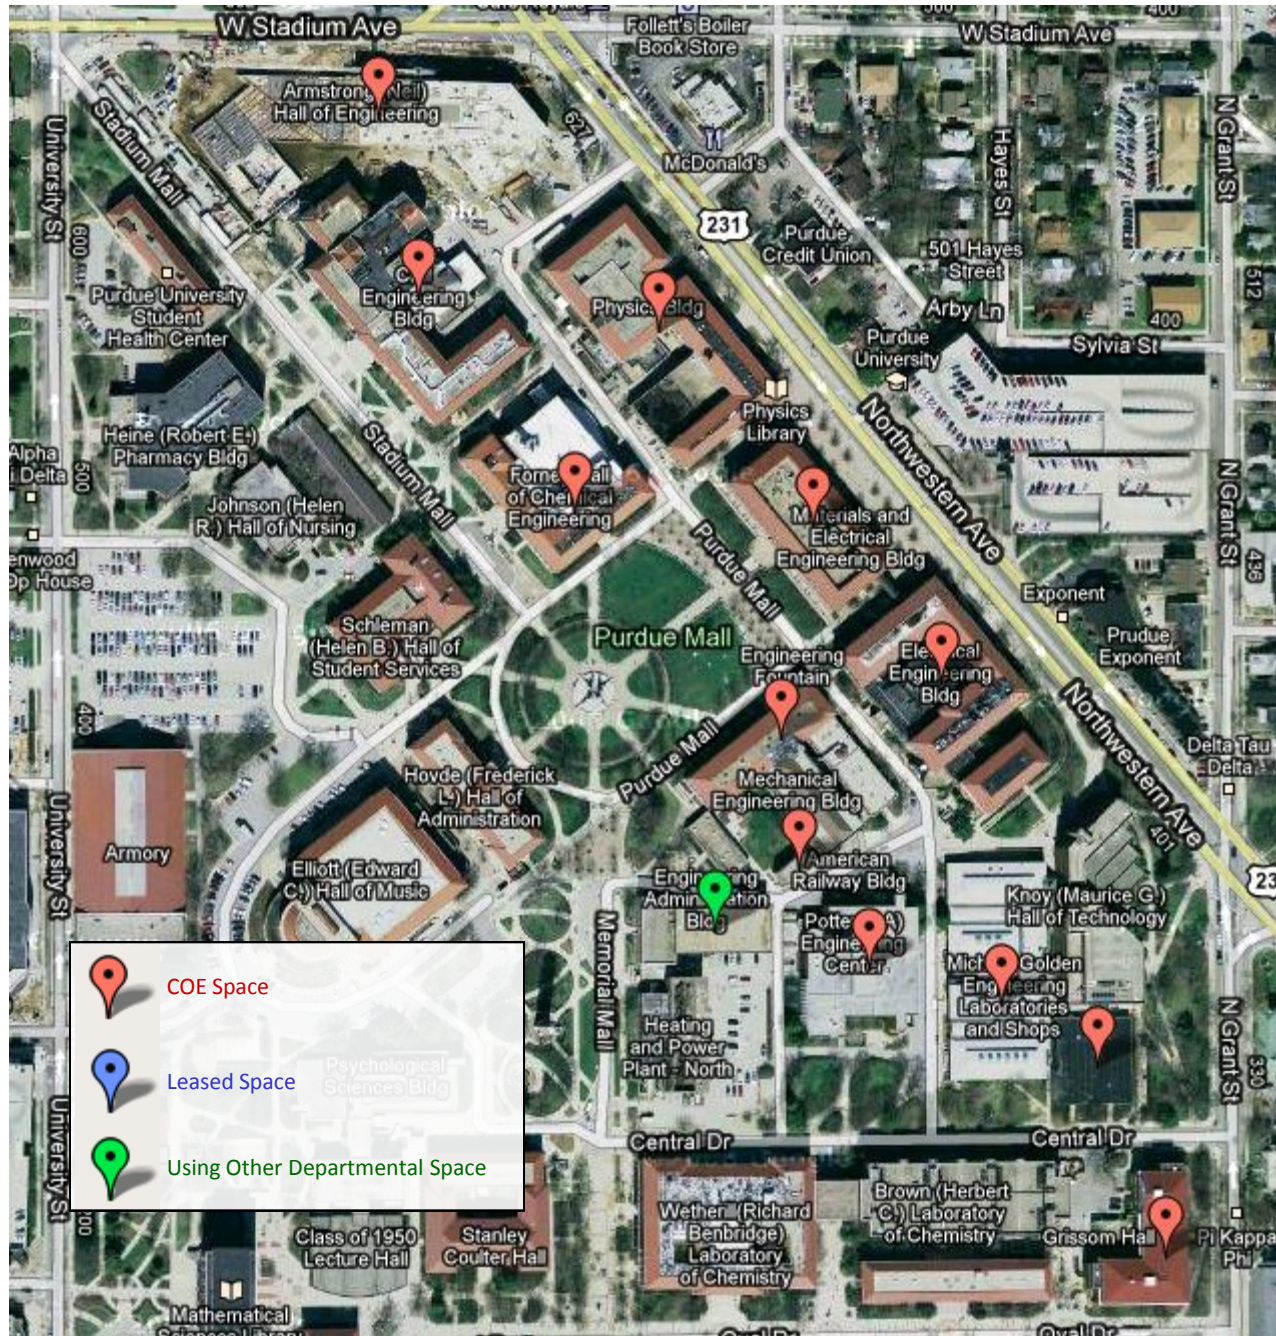

College of Engineering Space Overview

North/Main Campus

South Campus

 COE Space

 Leased Space

 Using Other Departmental Space

Off Campus Spaces

Leased Spaces

	COE Space
	Leased Space
	Using Other Departmental Space