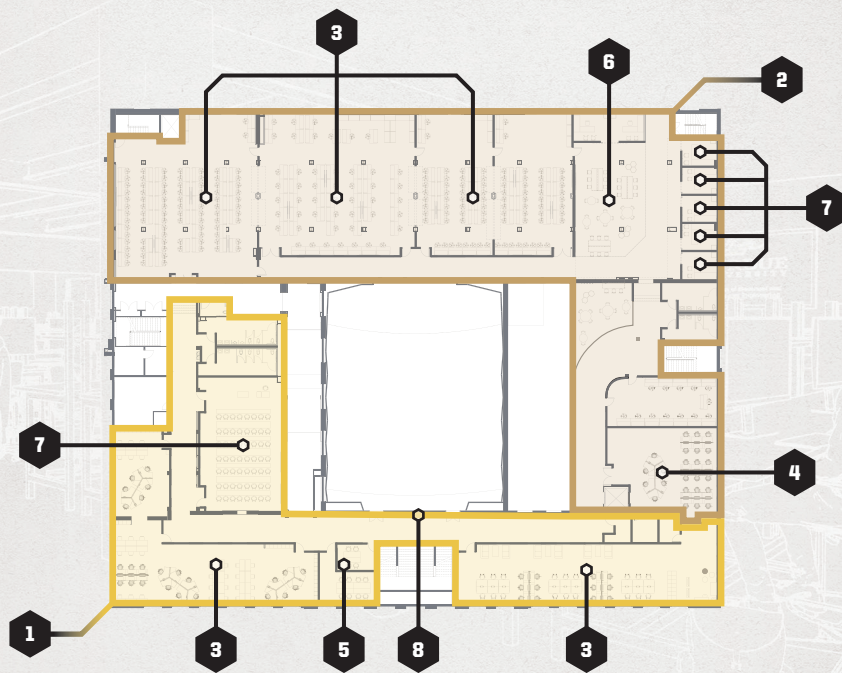

Building renderings subject to change.

NAMING OPPORTUNITIES

1 EXPLORATION GRADUATE WING

The renovated graduate wing will provide high-quality, next-generation research spaces for graduate students and faculty to collaborate, conduct world-changing research, and solve grand challenges in engineering.

2 DISCOVERY UNDERGRADUATE WING

Featuring renovated instructional labs, a teaming studio, lounges, graduate assistant offices, and an equipment shop, this will truly be the undergraduate hub of ECE.

3 INSTRUCTIONAL LABS / GRADUATE COMPUTATIONAL RESEARCH

Labs with open and flexible layouts will support our growing number of students and include areas for student benching, lab prep, and equipment storage.

4 EQUIPMENT SHOP

This state-of-the art workshop will offer a secure and organized location for equipment use and storage, providing students and faculty with a safe environment for working and learning together.

5 GRADUATE TEAMING STUDIO

Providing a comfortable space for graduate students to brainstorm ideas, this studio will feature a pool table, chess set, soft seating, a writable wall, and other furnishings to encourage collaboration.

6 UNDERGRADUATE TEAMING STUDIO

This studio will include a collaborative space for undergraduate students to study and receive help from graduate assistants, whose offices will be nearby.

7 CLASSROOMS AND OFFICES

New workspaces, glass-front offices, and labs will unite students, lab staff, and faculty in an interactive environment.

8 ALUMNI WALL

Alumni who make a gift will be recognized on this centrally located wall.

Your support for the Max W & Maileen Brown Family Hall renovation will give students and faculty an exciting hub in which to collaborate and advance their research and will allow more students to pursue their passions in modern and interactive spaces.

LEARN MORE

Contact Sammie Chergo
at cmchergo@purdueforlife.org or 765-496-1922
to learn how you can support this project.