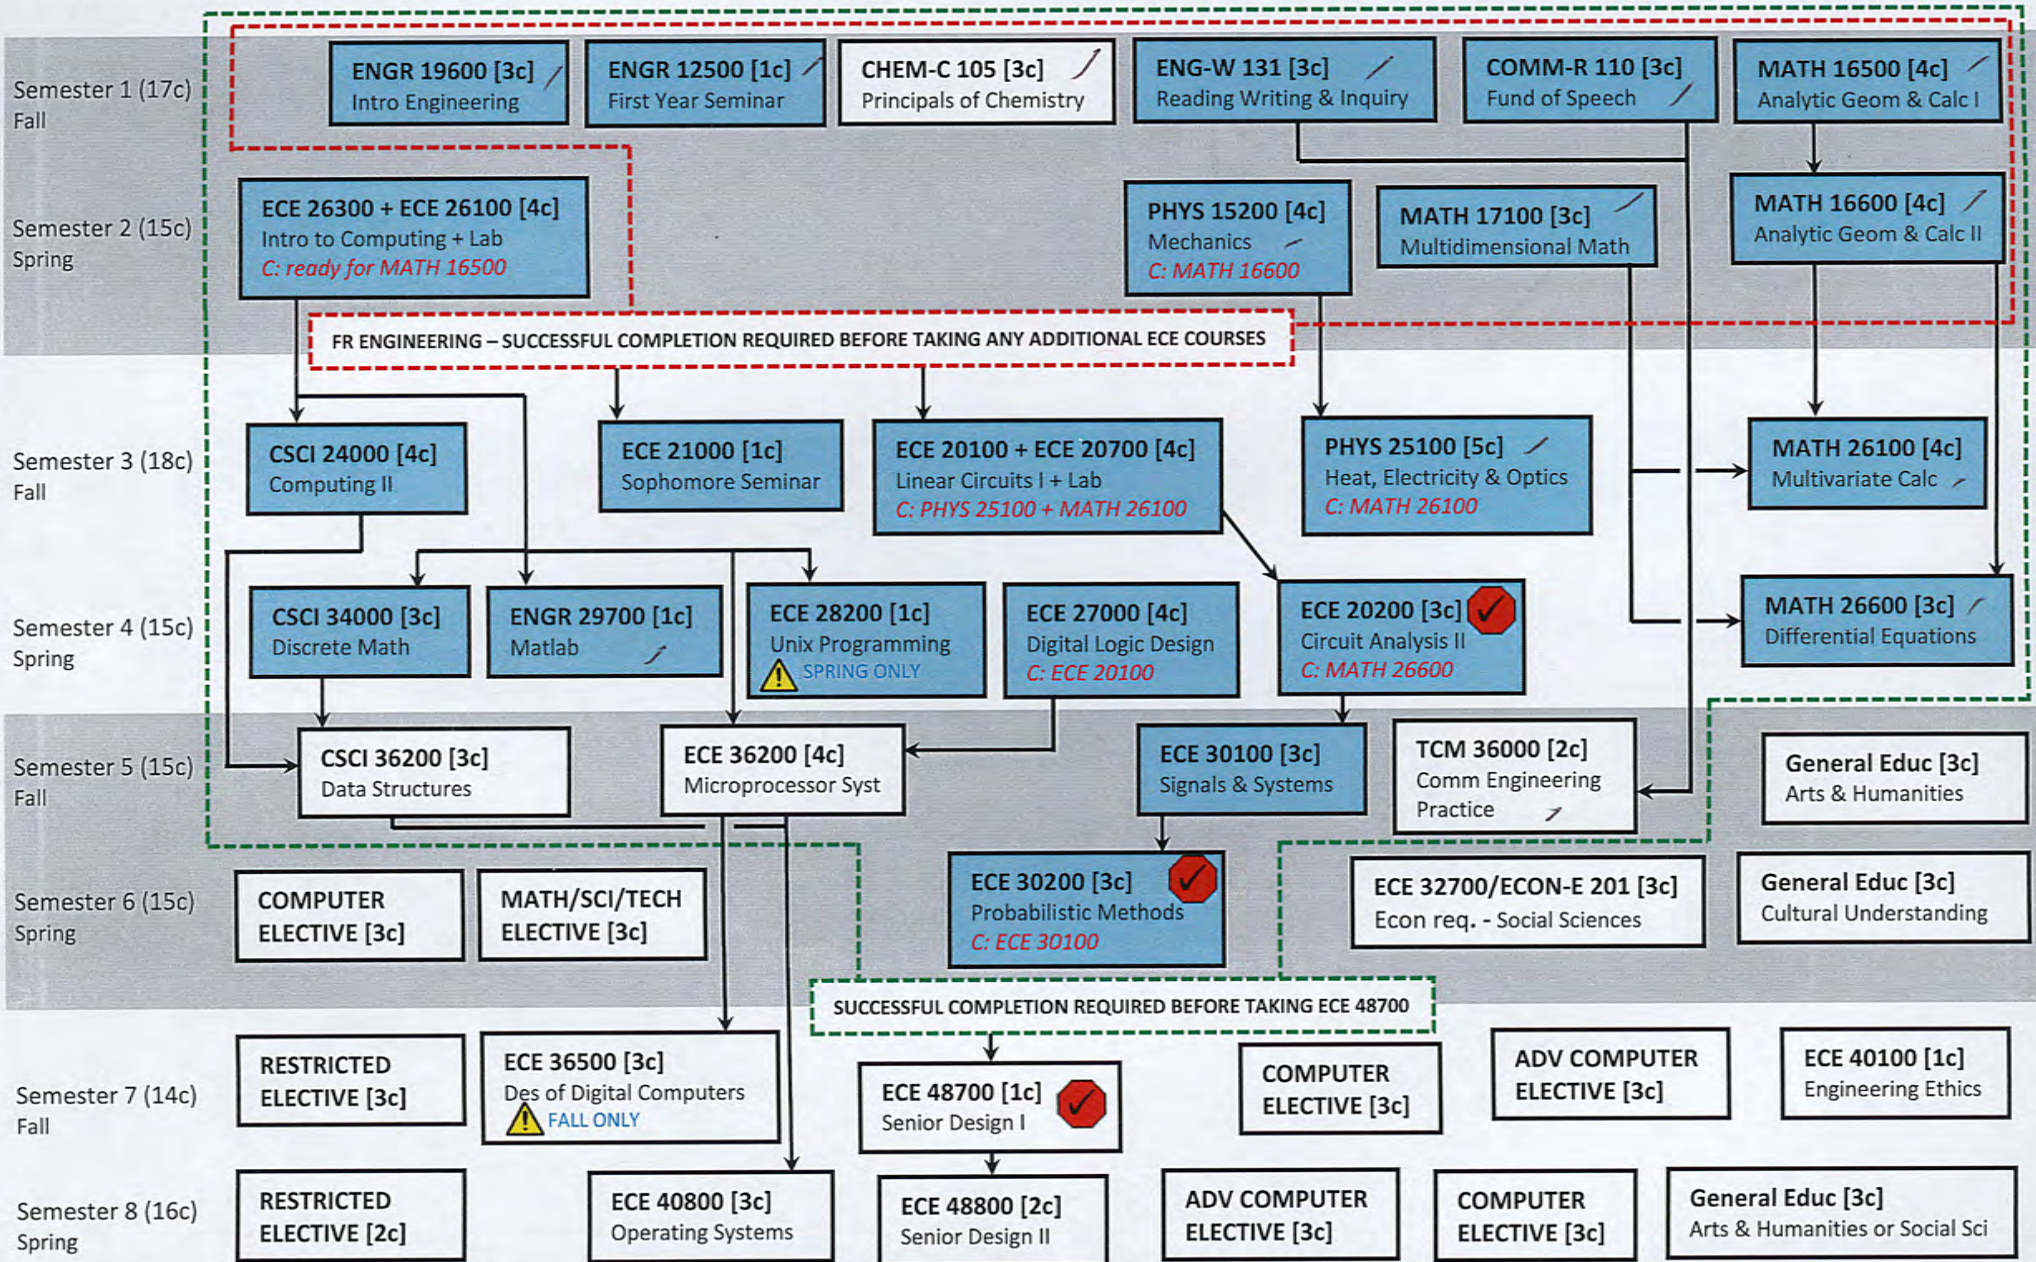

BSEE - Bachelor of Science in Electrical Engineering

Program Map – a guide for enrollment planning

<http://www.engr.iupui.edu/departments/ece/eceugadv@iupui.edu>

Fall 2019 – 124 Credit Hours

Pre-requisite [pre-req]
 C: Co-requisite [co-req] – Course must be taken before or concurrently
 Students strongly urged to complete these courses before taking ECE 48700

Course is offered only once each year, in the semester listed.
 Check-in: ECE advising appt, progress review required before registering for course.
 Requires C- or higher

Successful Completion of a course: meet minimum grade req.
 Successful completion of the stated pre-req includes all of the associated co- and pre-requisites.

BSCmpE - Bachelor of Science in Computer Engineering

Program Map – a guide for enrollment planning

125 Credit Hours

→ Pre-requisite [pre-req] **C: Co-requisite [co-req] – Course must be taken before or concurrently** Requires C- or higher

Successful Completion of a course: meet minimum grade req. Successful completion of the stated pre-req includes all of the associated co- and pre-requisites.

⚠️ Course is offered only once each year, in the semester listed. **Ⓢ** Check-in: ECE advising appt, progress review required before registering for course.