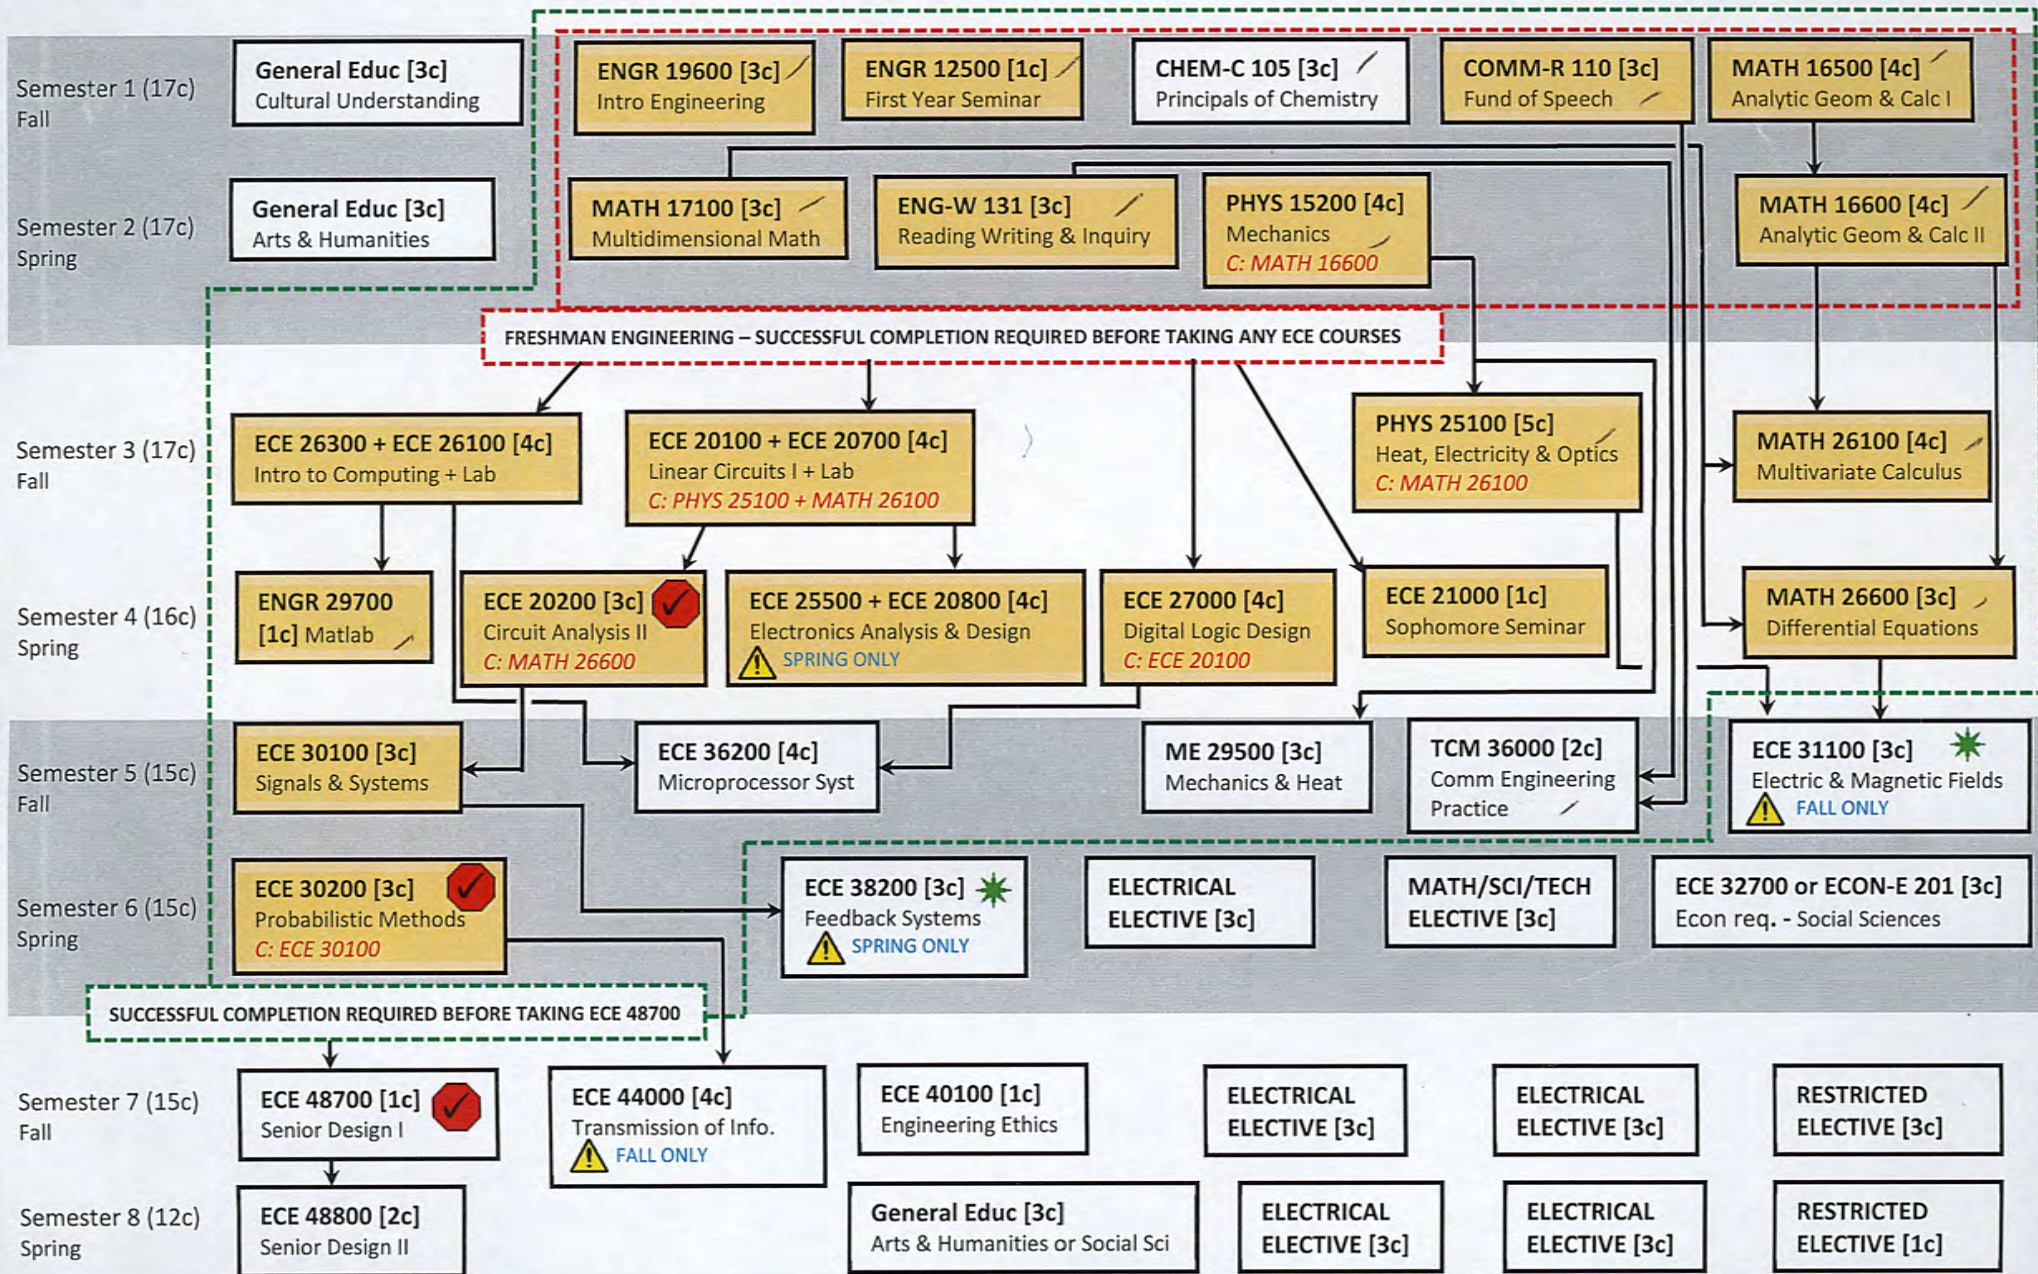

BSEE - Bachelor of Science in Electrical Engineering

Program Map – a guide for enrollment planning

<http://www.engr.iupui.edu/departments/ece/eceugadv@iupui.edu>

Fall 2019 – 124 Credit Hours

Pre-requisite [pre-req]
 C: Co-requisite [co-req] – Course must be taken before or concurrently
 Students strongly urged to complete these courses before taking ECE 48700

Course is offered only once each year, in the semester listed.
 Check-in: ECE advising appt, progress review required before registering for course.
 Requires C- or higher

Successful Completion of a course: meet minimum grade req.
 Successful completion of the stated pre-req includes all of the associated co- and pre-requisites.

BSCmpE - Bachelor of Science in Computer Engineering

Program Map – a guide for enrollment planning

125 Credit Hours

→ Pre-requisite [pre-req] **C: Co-requisite [co-req] – Course must be taken before or concurrently** Requires C- or higher

Successful Completion of a course: meet minimum grade req. Successful completion of the stated pre-req includes all of the associated co- and pre-requisites.

⚠️ Course is offered only once each year, in the semester listed. **Ⓢ** Check-in: ECE advising appt, progress review required before registering for course.