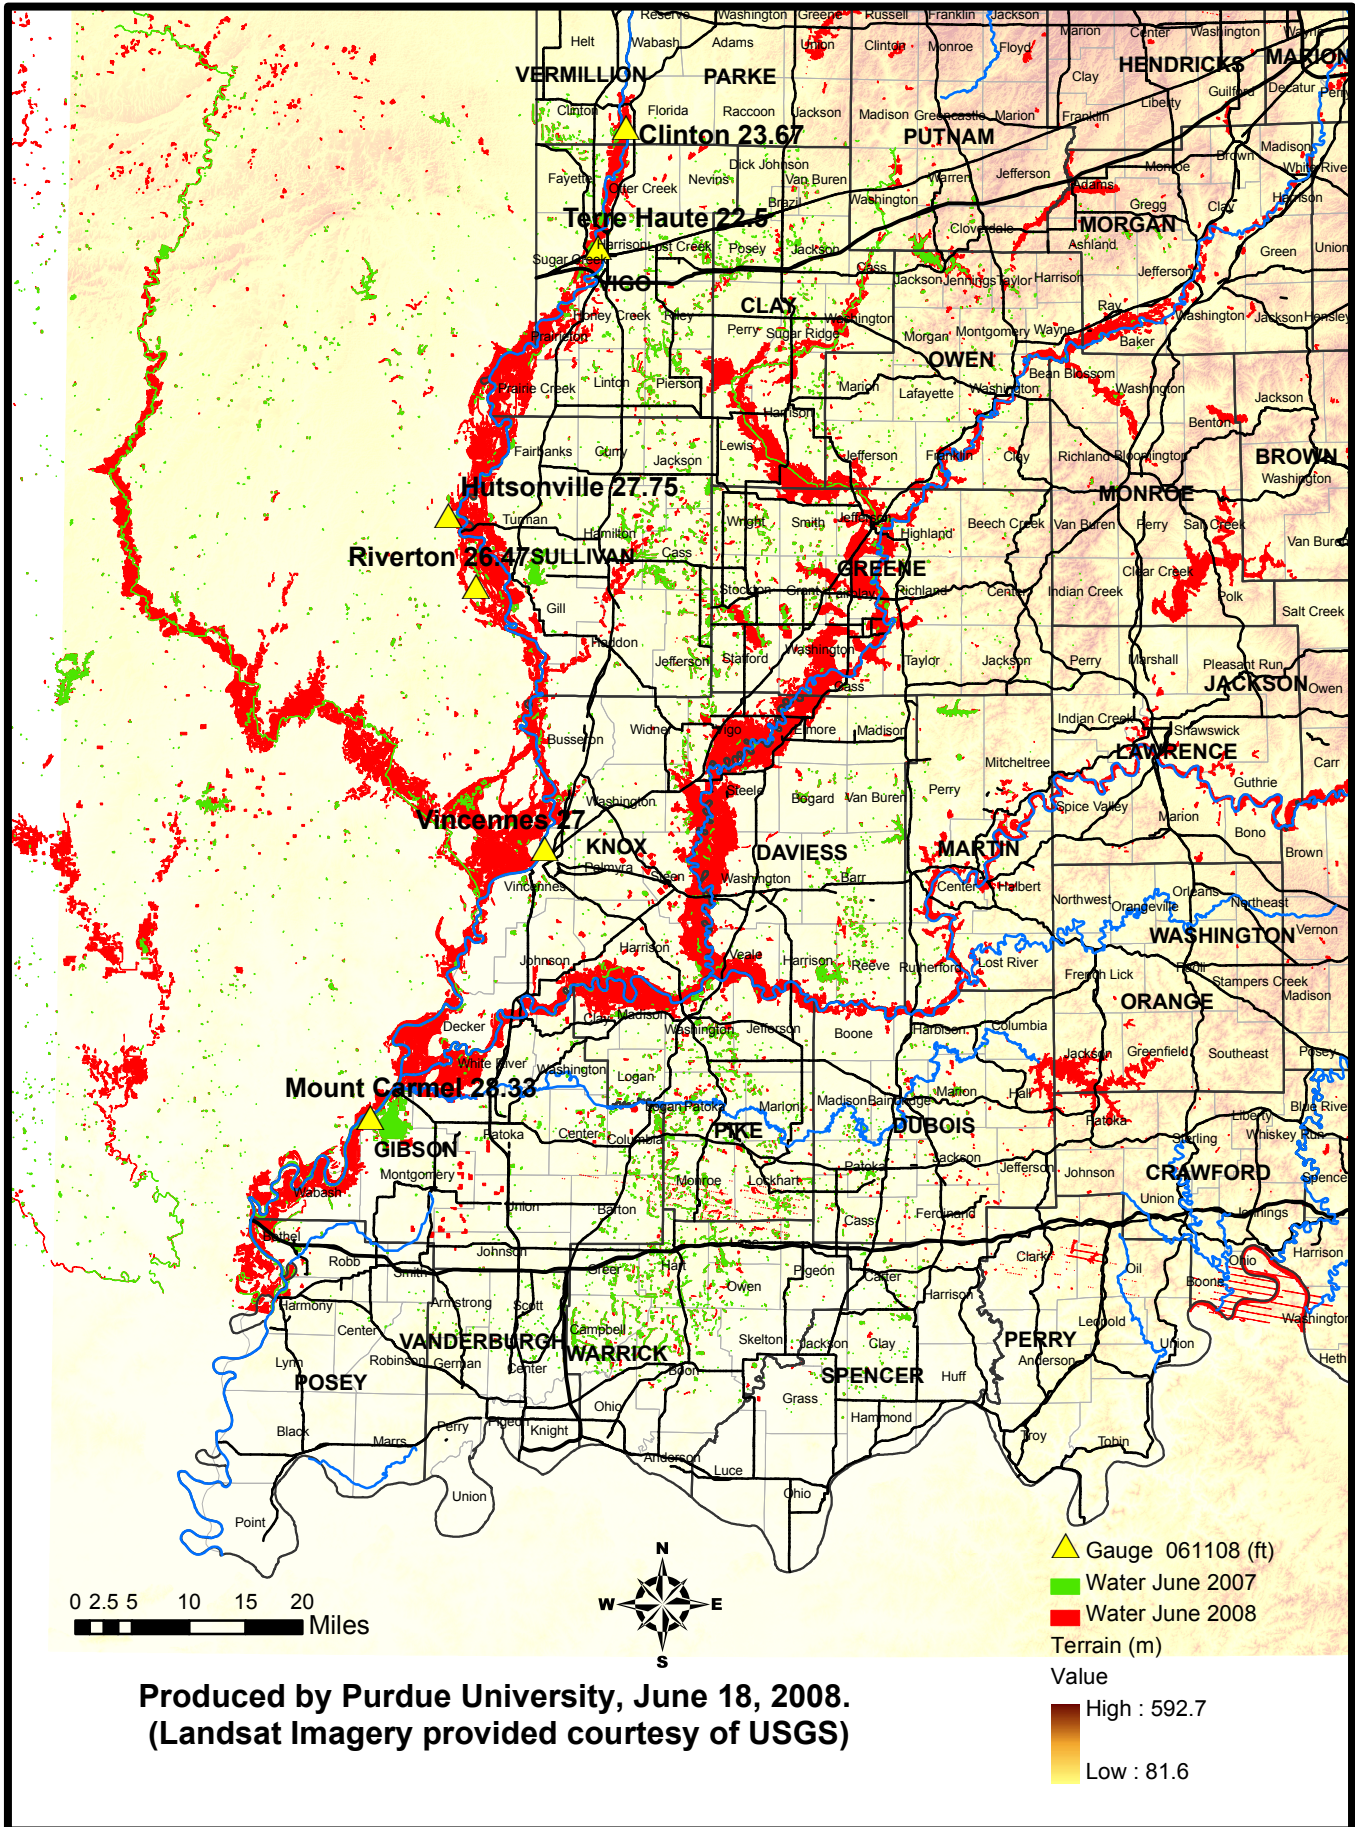

Southern Indiana June 11/12 2008 Flood Map

Produced by Purdue University, June 18, 2008.
 (Landsat Imagery provided courtesy of USGS)