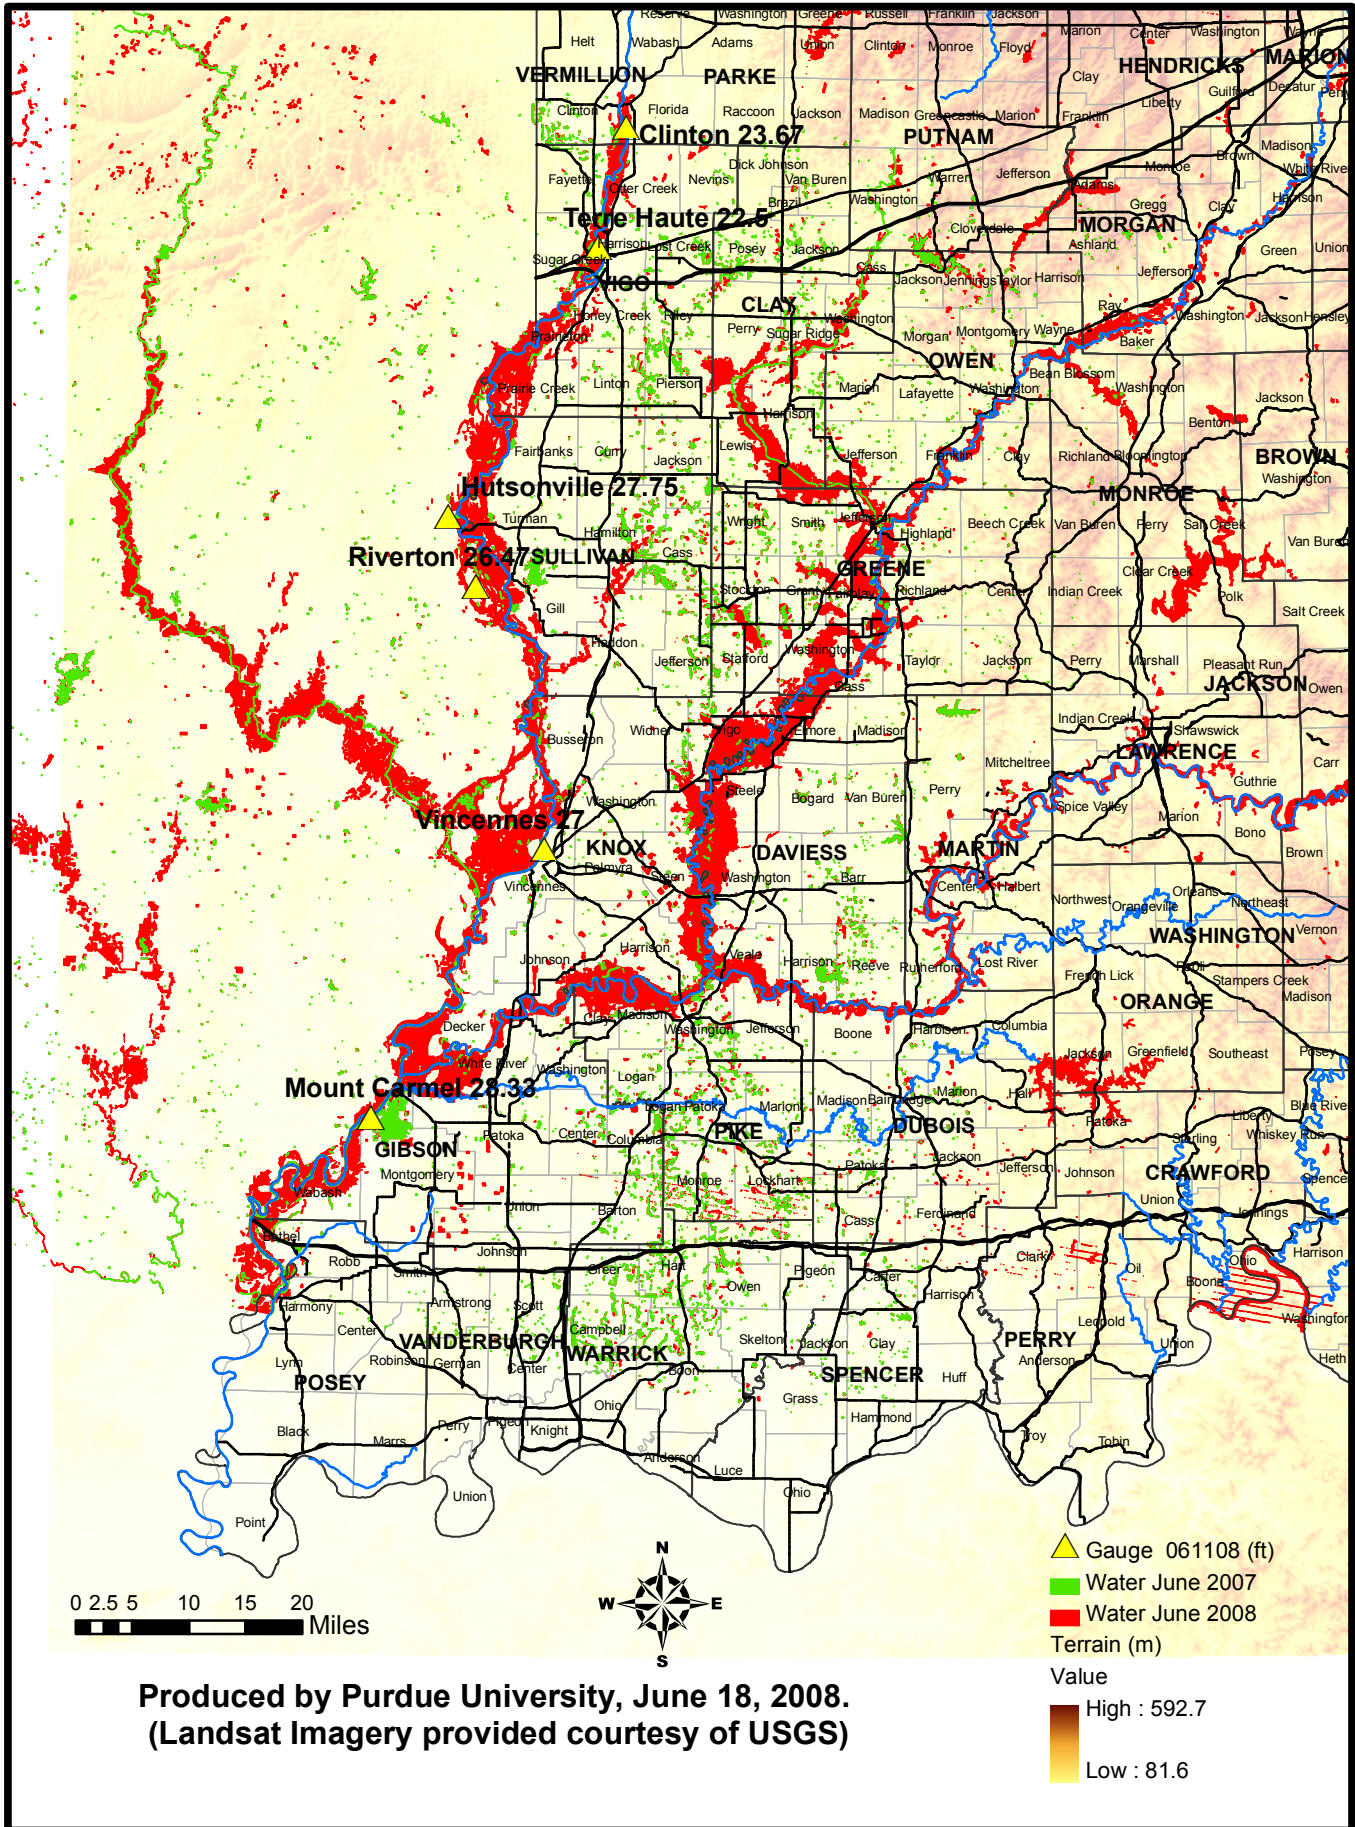

Southern Indiana June 11/12 2008 Flood Map

Produced by Purdue University, June 18, 2008.
 (Landsat Imagery provided courtesy of USGS)