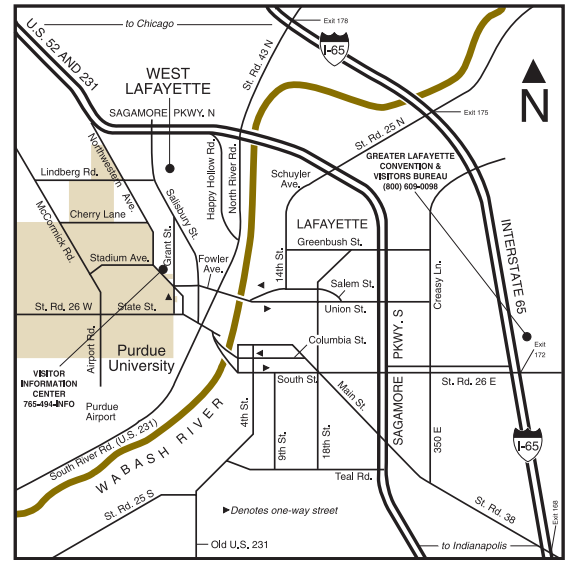

LAFAYETTE-WEST LAFAYETTE AREA