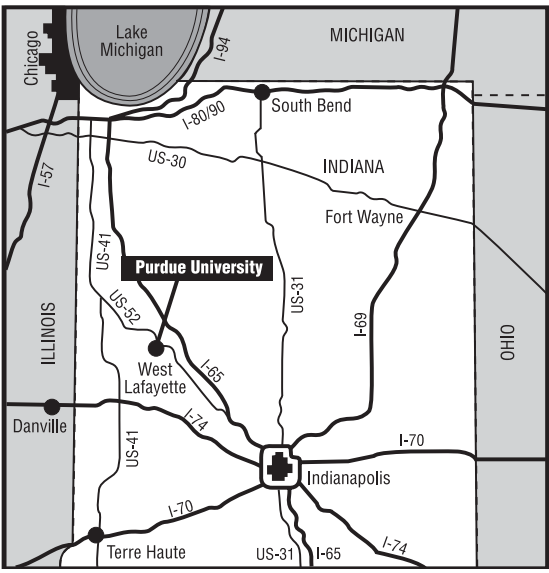

# DETAILS

TRAVEL/LOGGING

*Greetings from Purdue University, home of the Boilermakers! We are excited to have you visit Purdue and the Lafayette - West Lafayette area.*

**P**urdue is a Big Ten University with more than 38,000 students enrolled at its main campus in West Lafayette, Indiana. The main campus occupies over 1,500 acres, located within 500 miles of half the nation's population.

Signature Inn  
4320 State Road 26 East  
765-447-4142 / 800-822-5252

**LIMOUSINE SERVICE**

- Lafayette Limo Inc.: 765-497-3828 (to and from the Indianapolis Airport) [www.lafayettelimo.com](http://www.lafayettelimo.com)

**TRAVEL ALERT WEB SITE**

- [www.purdue.edu/oop/travelalert](http://www.purdue.edu/oop/travelalert) (for construction updates)

**Lafayette-West Lafayette  
are always on Eastern  
Standard Time.  
We do not observe  
Daylight Savings Time.**

**NORTHERN INDIANA**

**GETTING TO CAMPUS**

- From Chicago: Take Interstate-65 South to Exit #178, State Road 43. Follow State Road 43 South to West Lafayette (about 7 miles). West Lafayette is about 125 miles southeast of Chicago.
- From Indianapolis: Take Interstate-65 North to Exit #172, State Road 26. Follow signs for State Road 26 West through Lafayette (approximately 7 miles). Cross the State Road 26 bridge over the Wabash River to be in West Lafayette. West Lafayette is about 65 miles northwest of Indianapolis.
- For additional travel directions visit: [www.purdue.edu/oop/campus\\_map](http://www.purdue.edu/oop/campus_map)