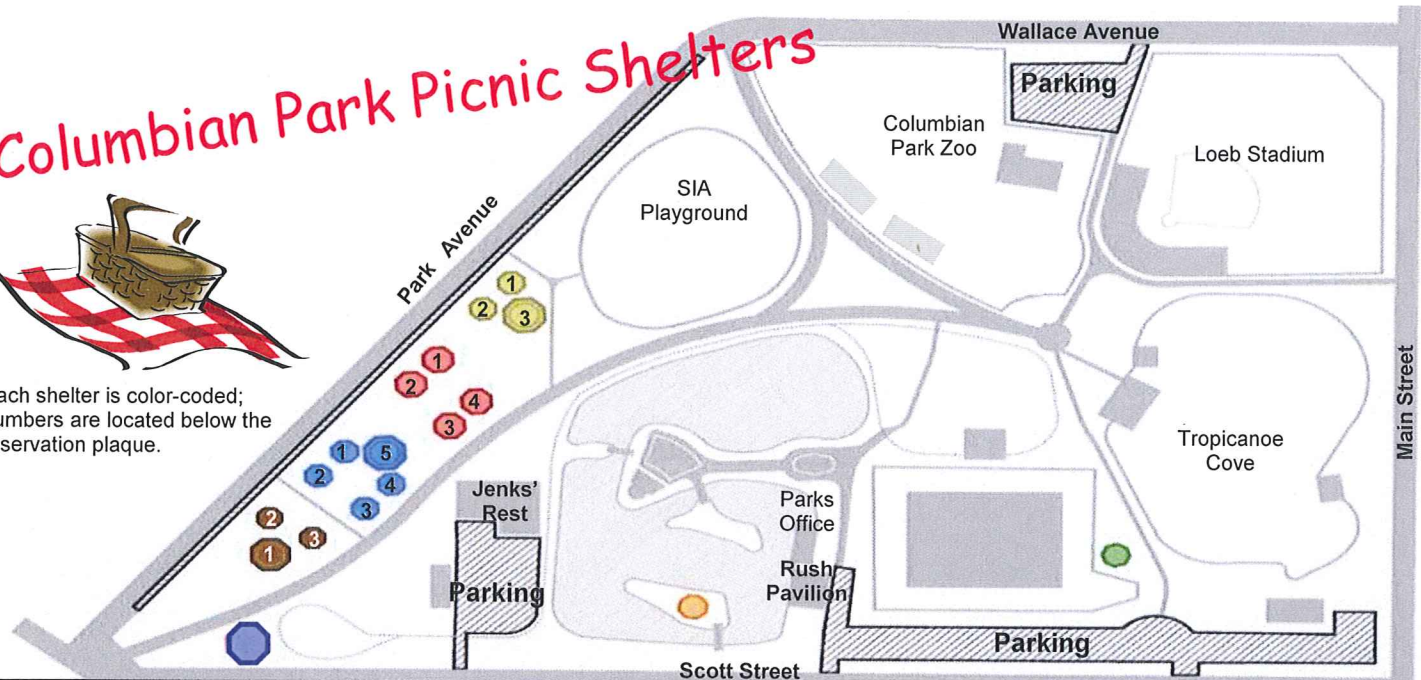

9 min (3.1 mi)

- Turn right onto Park Ave

2 min (0.3 mi)

Park Ave

Lafayette, IN 47904

Columbian Park Picnic Shelters

Each shelter is color-coded; numbers are located below the reservation plaque.

Picnic Area	Seating	Price
Orange Area (no electricity available)	50	\$35

Purple Area (no electricity available)	100	\$50
---	-----	------

Green Area	50	\$60
------------	----	------

Picnic Area	Seating	Price
Yellow-1	50	\$60
Yellow-2	50	\$60
Yellow-3	100	\$100

Red -1	75	\$75
Red-2	75	\$75
Red-3	75	\$75
Red-4	75	\$75